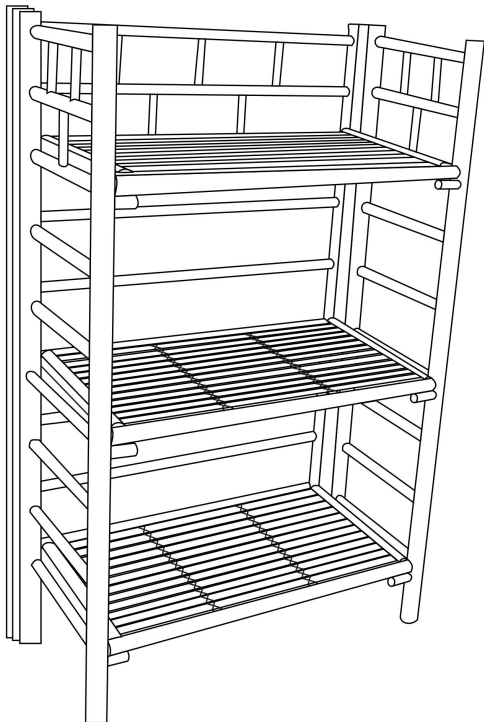

# INSTRUCTION

Bookcase, Nature, Bamboo

82040930

# INSTRUCTION

Step 1

Step 2

Finished

Optional

**20 kgs / 44lbs**