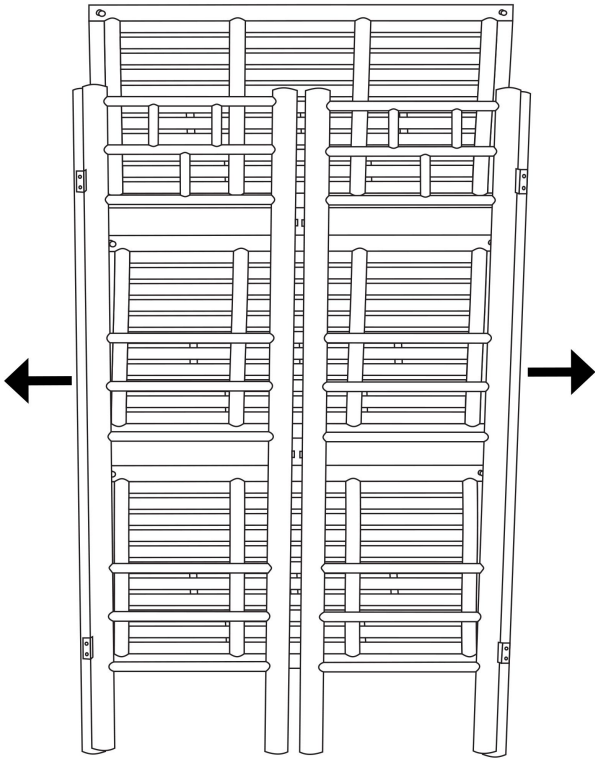

# INSTRUCTION

Bookcase, Nature, Bamboo

82040930

# INSTRUCTION

Step 1

Step 2

Finished

Optional

**20 kgs / 44lbs**