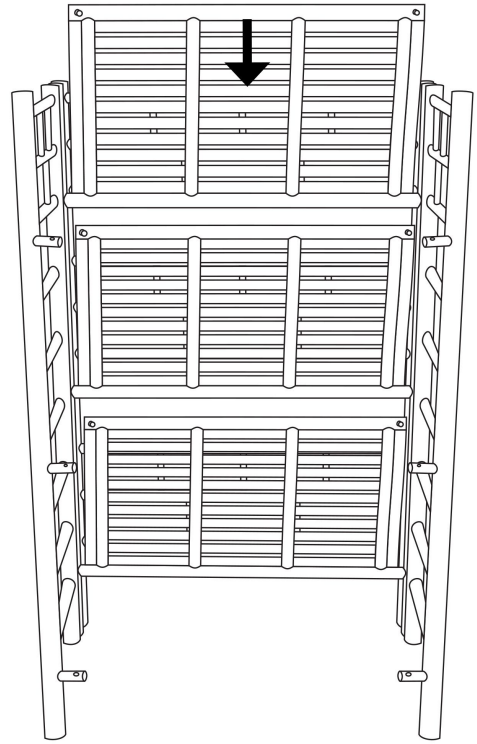

# INSTRUCTION

Bookcase, Nature, Bamboo

82040930

# INSTRUCTION

Step 1

Step 2

Finished

Optional

**20 kgs / 44lbs**