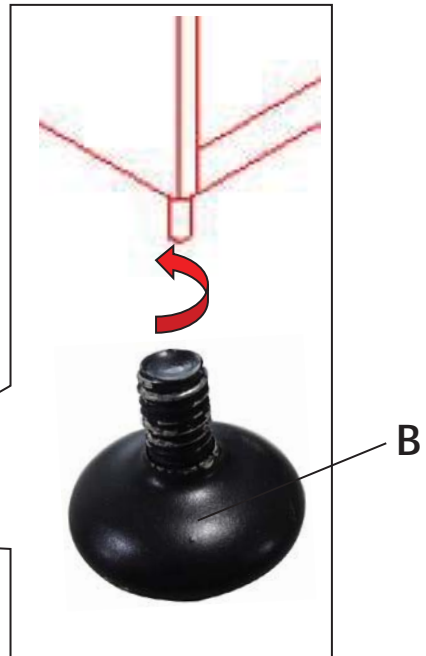

PRODUCT INFORMATION

Papole Cabinet, Black, Metal

ITEM NO.82064331

INSTRUCTION

Step 1

item	image	Q	item	image	Q
A		1	B		4

INSTRUCTION
Step 2

INSTRUCTION
Step 3

20kgs
44lbs