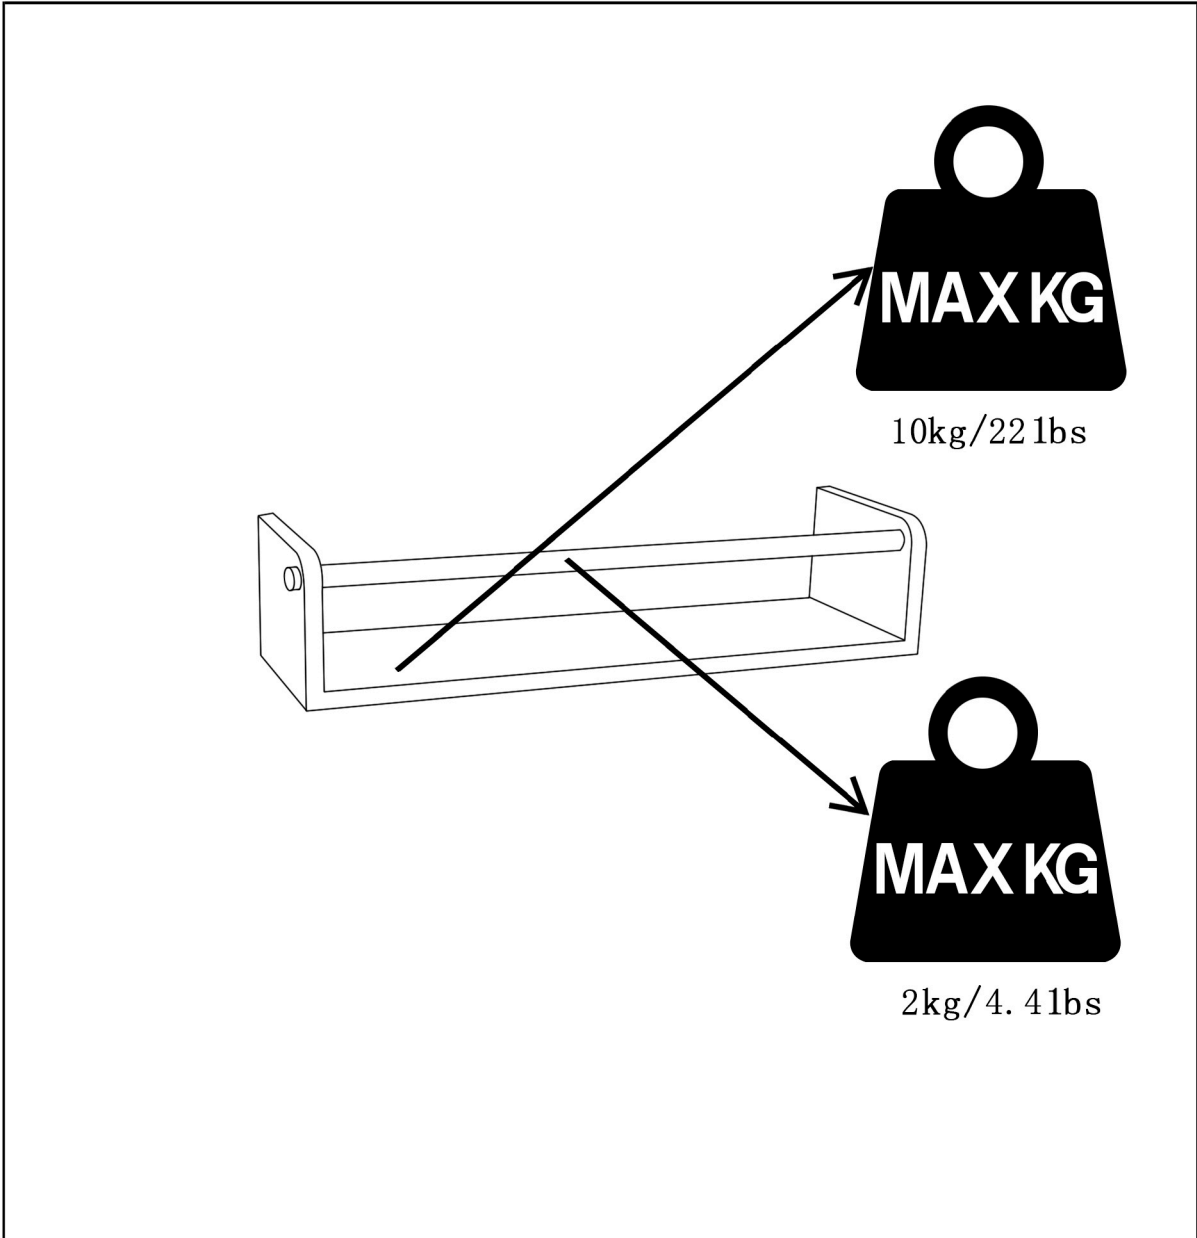

INSTRUCTION

Step 2

***Bloomingville**®
-EVER CHANGING HOMES