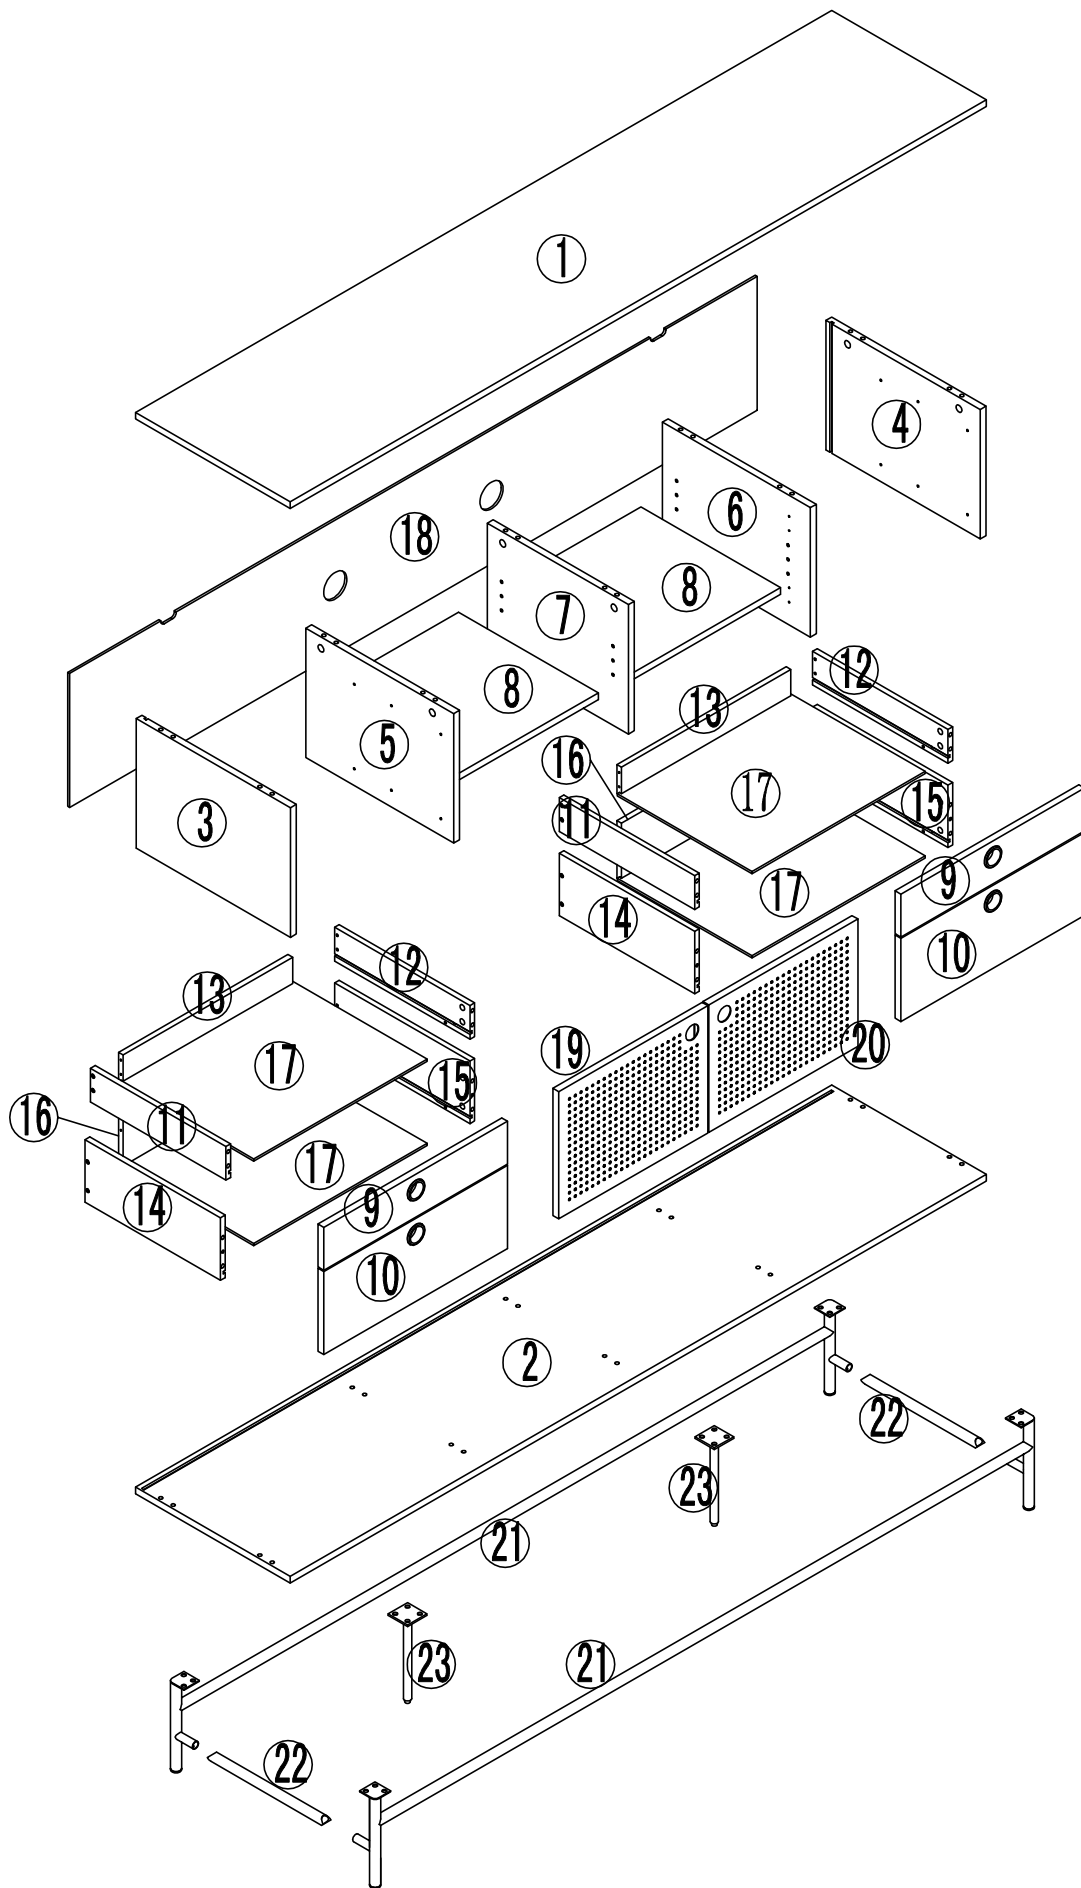

INSTRUCTION MANUAL

PUNTO.TV CABINET 2D/4DR

By Cambres Design

teulat

www.teulat.es

Needed for assembling

Min. two persons

Content of the boxes

1
Top x1

2
Bottom x1

3
Left side x1

4
Right side x1

5
Left inner
division x1

6
Right inner
division x1

7
Central division x1

8
Center shelf x2

9
Top drawer front x2

10
Bottom drawer
front x2

11
Top drawer
left x2

12
Top drawer
right x2

13
Top drawer
back x2

14
Bottom drawer
left x2

15
Bottom drawer
right x2

16
Bottom drawer
back x2