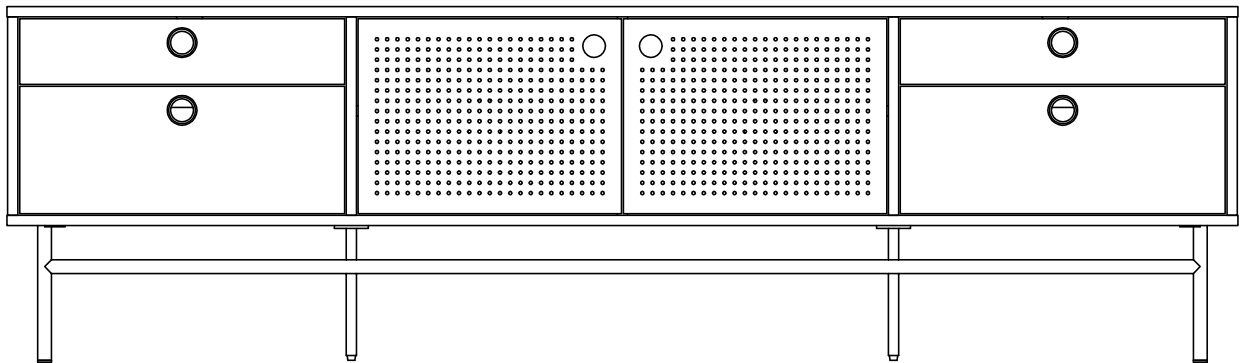

INSTRUCTION MANUAL

PUNTO.TV CABINET 2D/4DR

By Cambres Design

teulat

www.teulat.es

Needed for assembling

Min. two persons

Content of the boxes

1
Top x1

2
Bottom x1

3
Left side x1

4
Right side x1

5
Left inner
division x1

6
Right inner
division x1

7
Central division x1

8
Center shelf x2