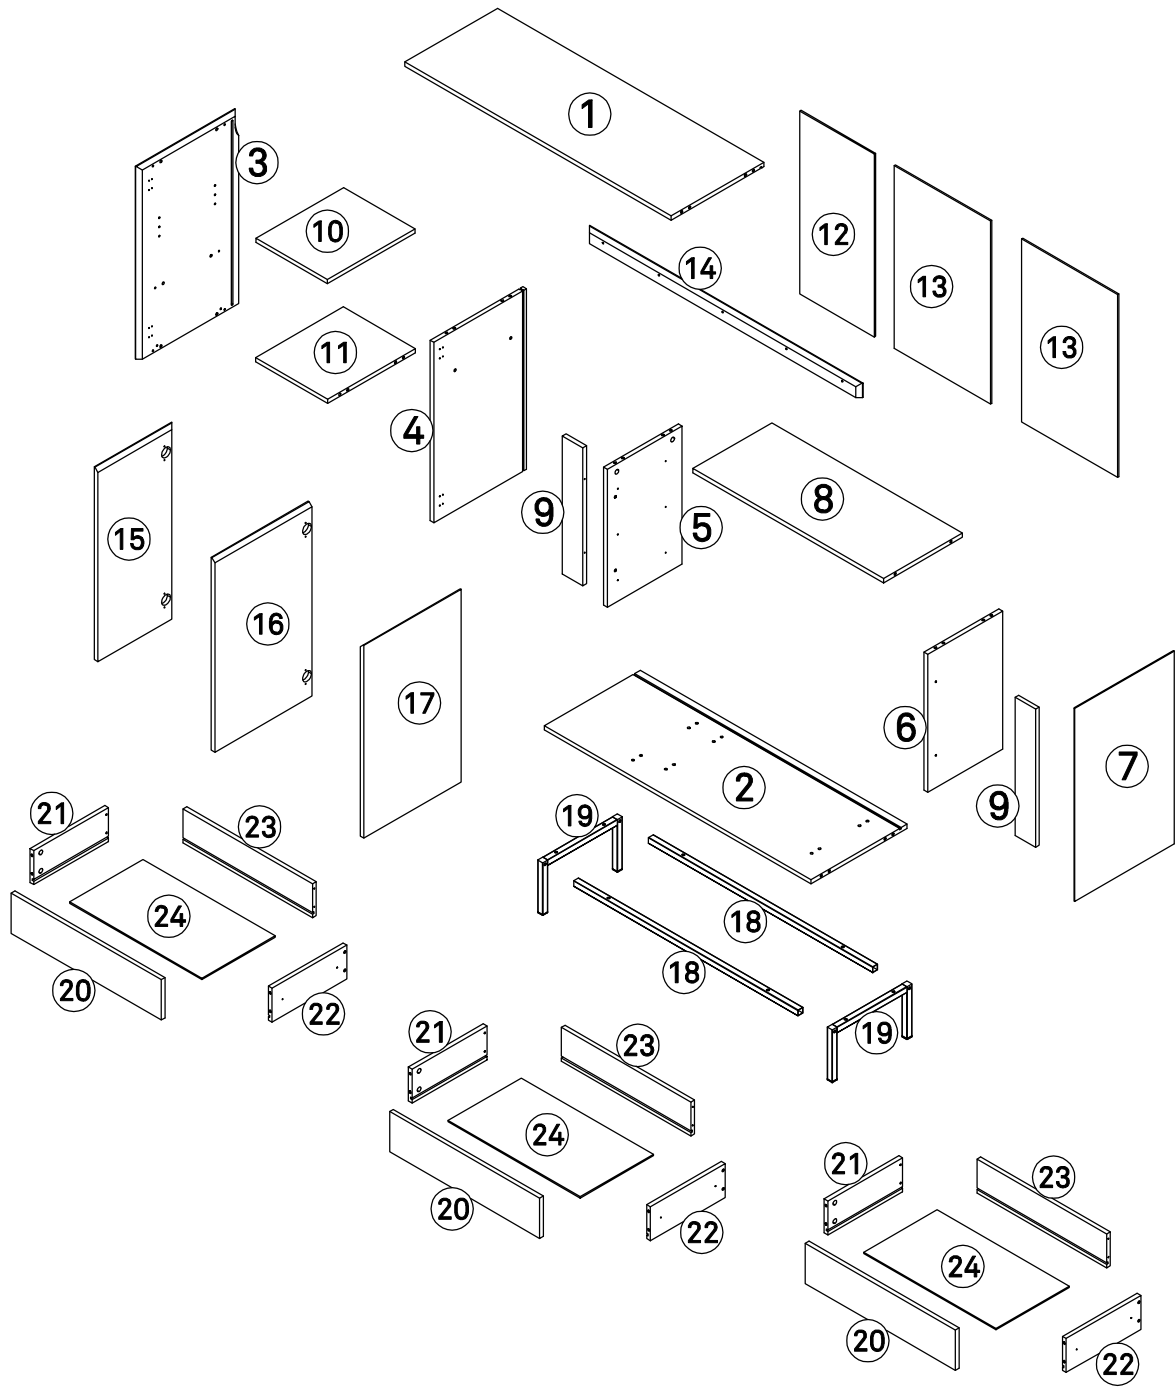

INSTRUCTION MANUAL

ARISTA. CHEST

By Cambres Design

teulat

www.teulat.es

Needed for assembling

Min. two persons

Content of the boxes

1

Top x 1

2

Bottom x 1

3

Left side x 1

4

Left division x 1

5

Inner division x 1

6

Inner division x 1

7

Right side x 1

8

Right shelf x 1