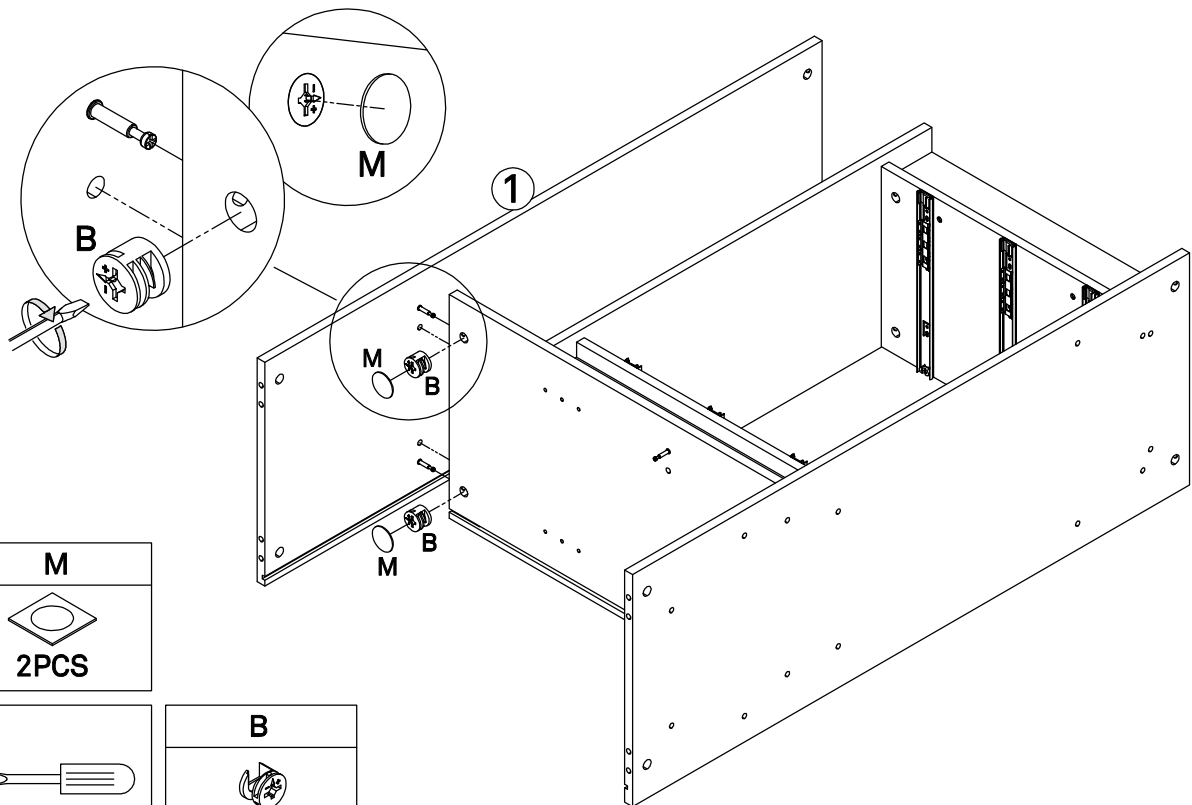

M
2PCS

B
2PCS