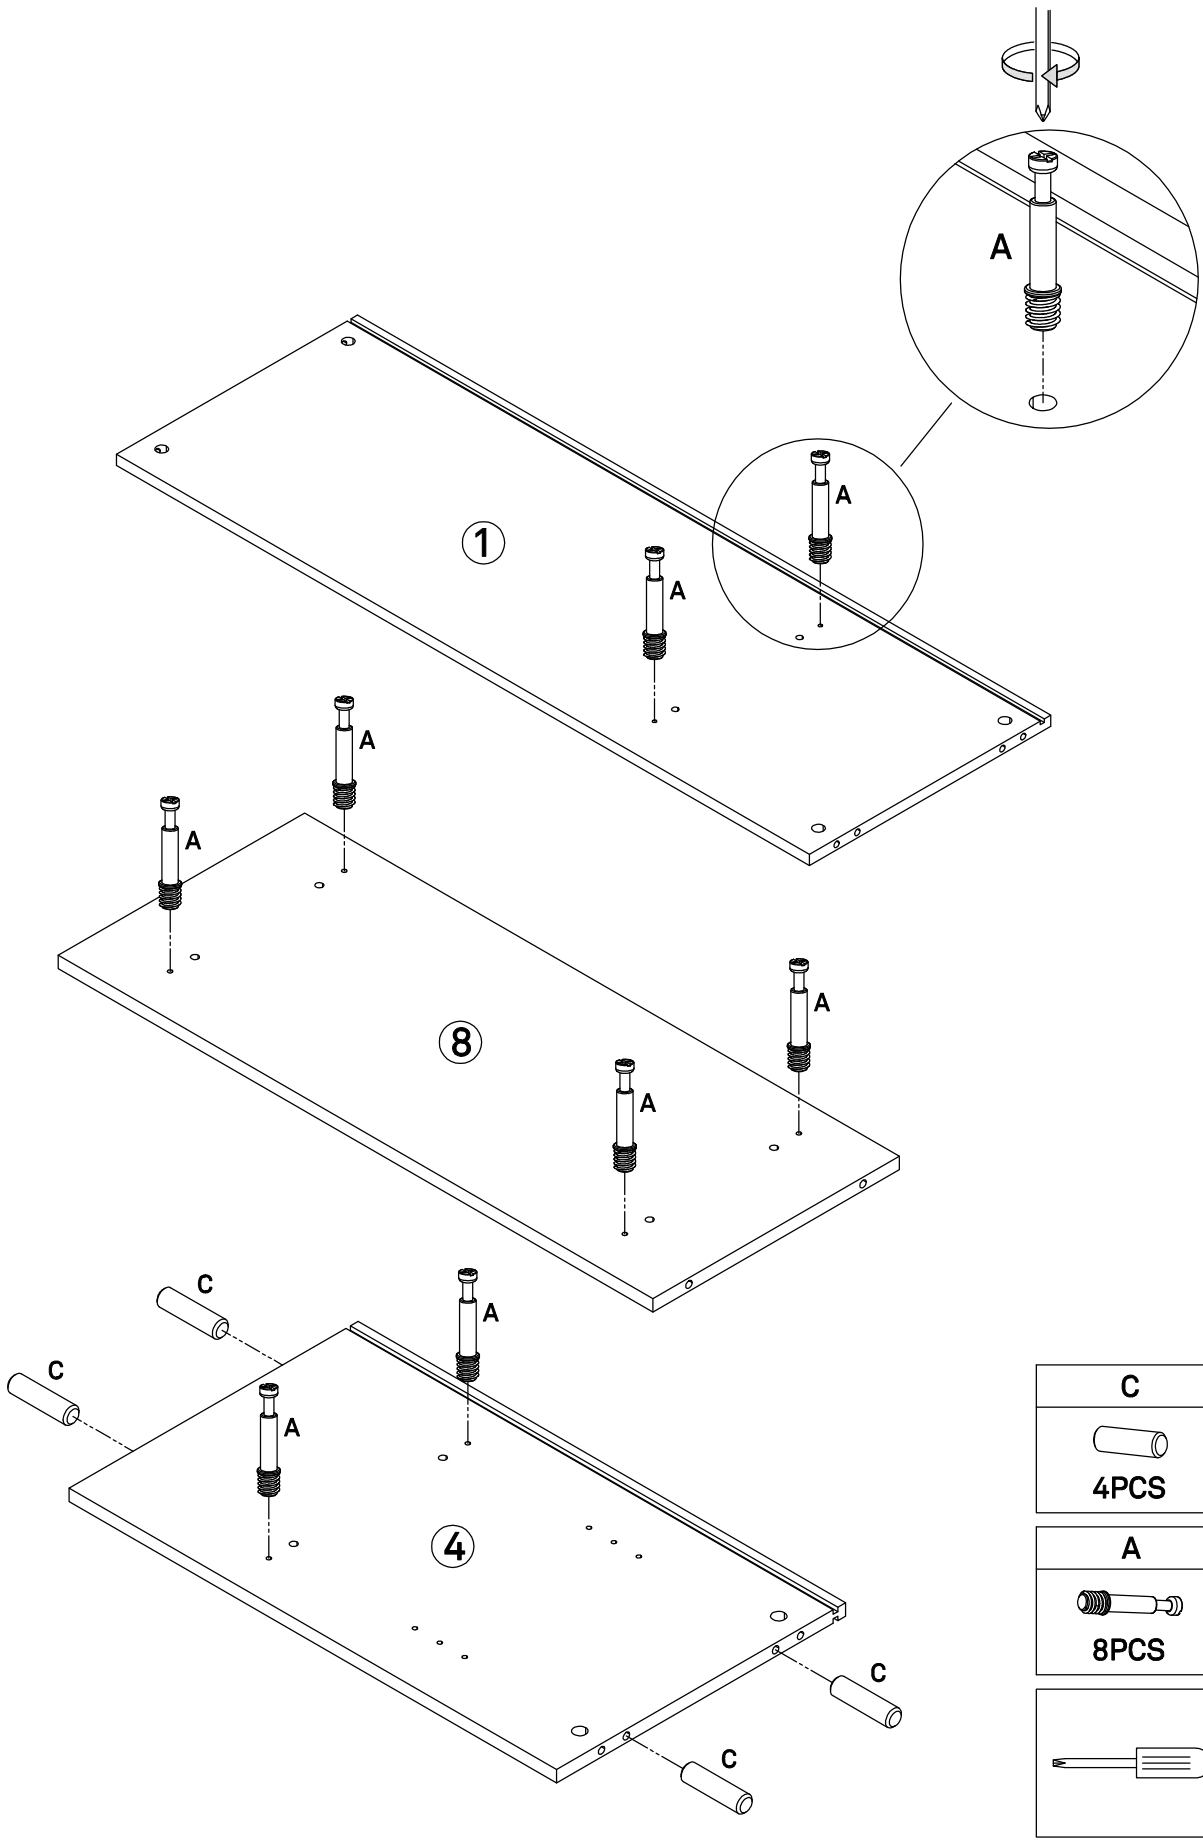

1

C
4PCS
A
8PCS