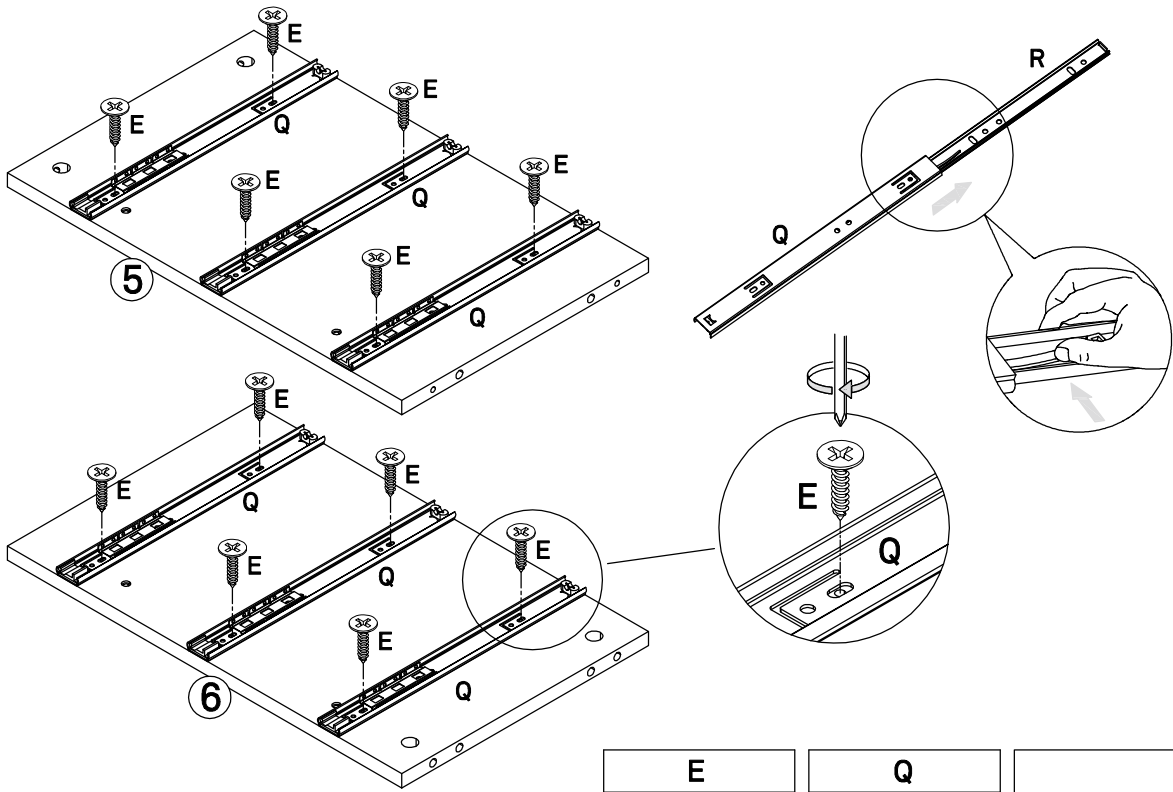

3

E	Q	
12PCS	6PCS	

4