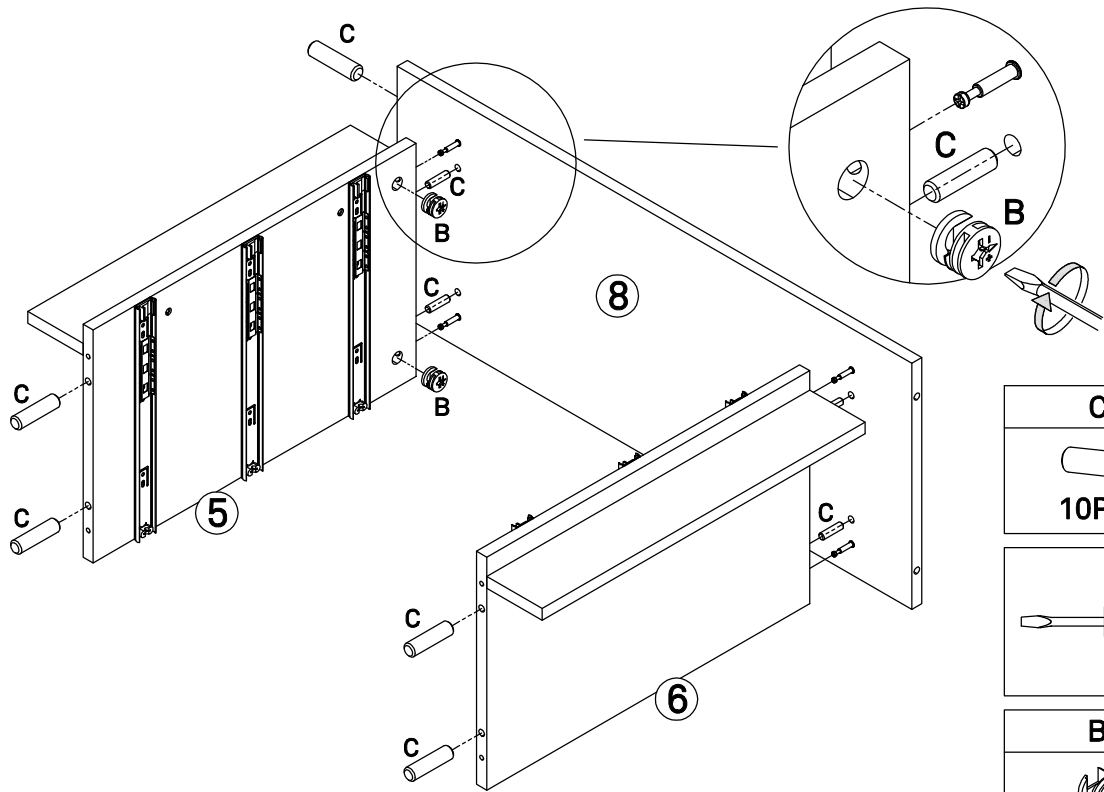

5

C
10PCS

B
4PCS

6