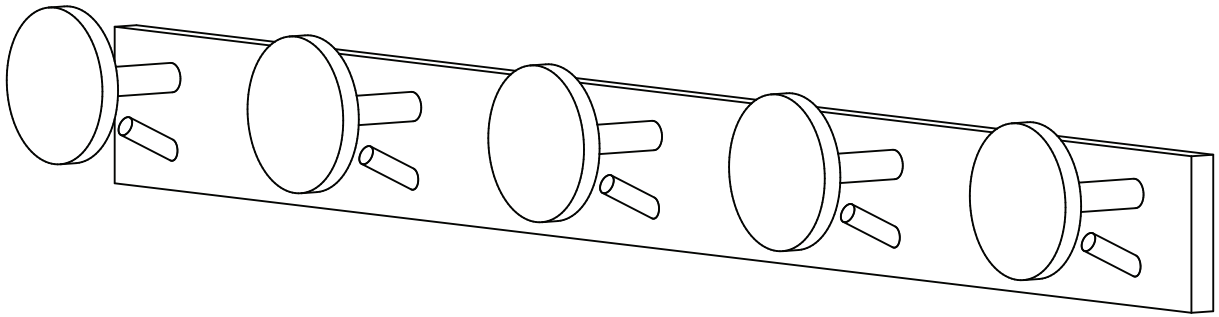

ASSEMBLY INSTRUCTION

Coat Rack, Nature, Rubberwood

82048611

COMPONENT LIST

3 PCS

Hanging template

1 PCS

INSTRUCTION
Step 1