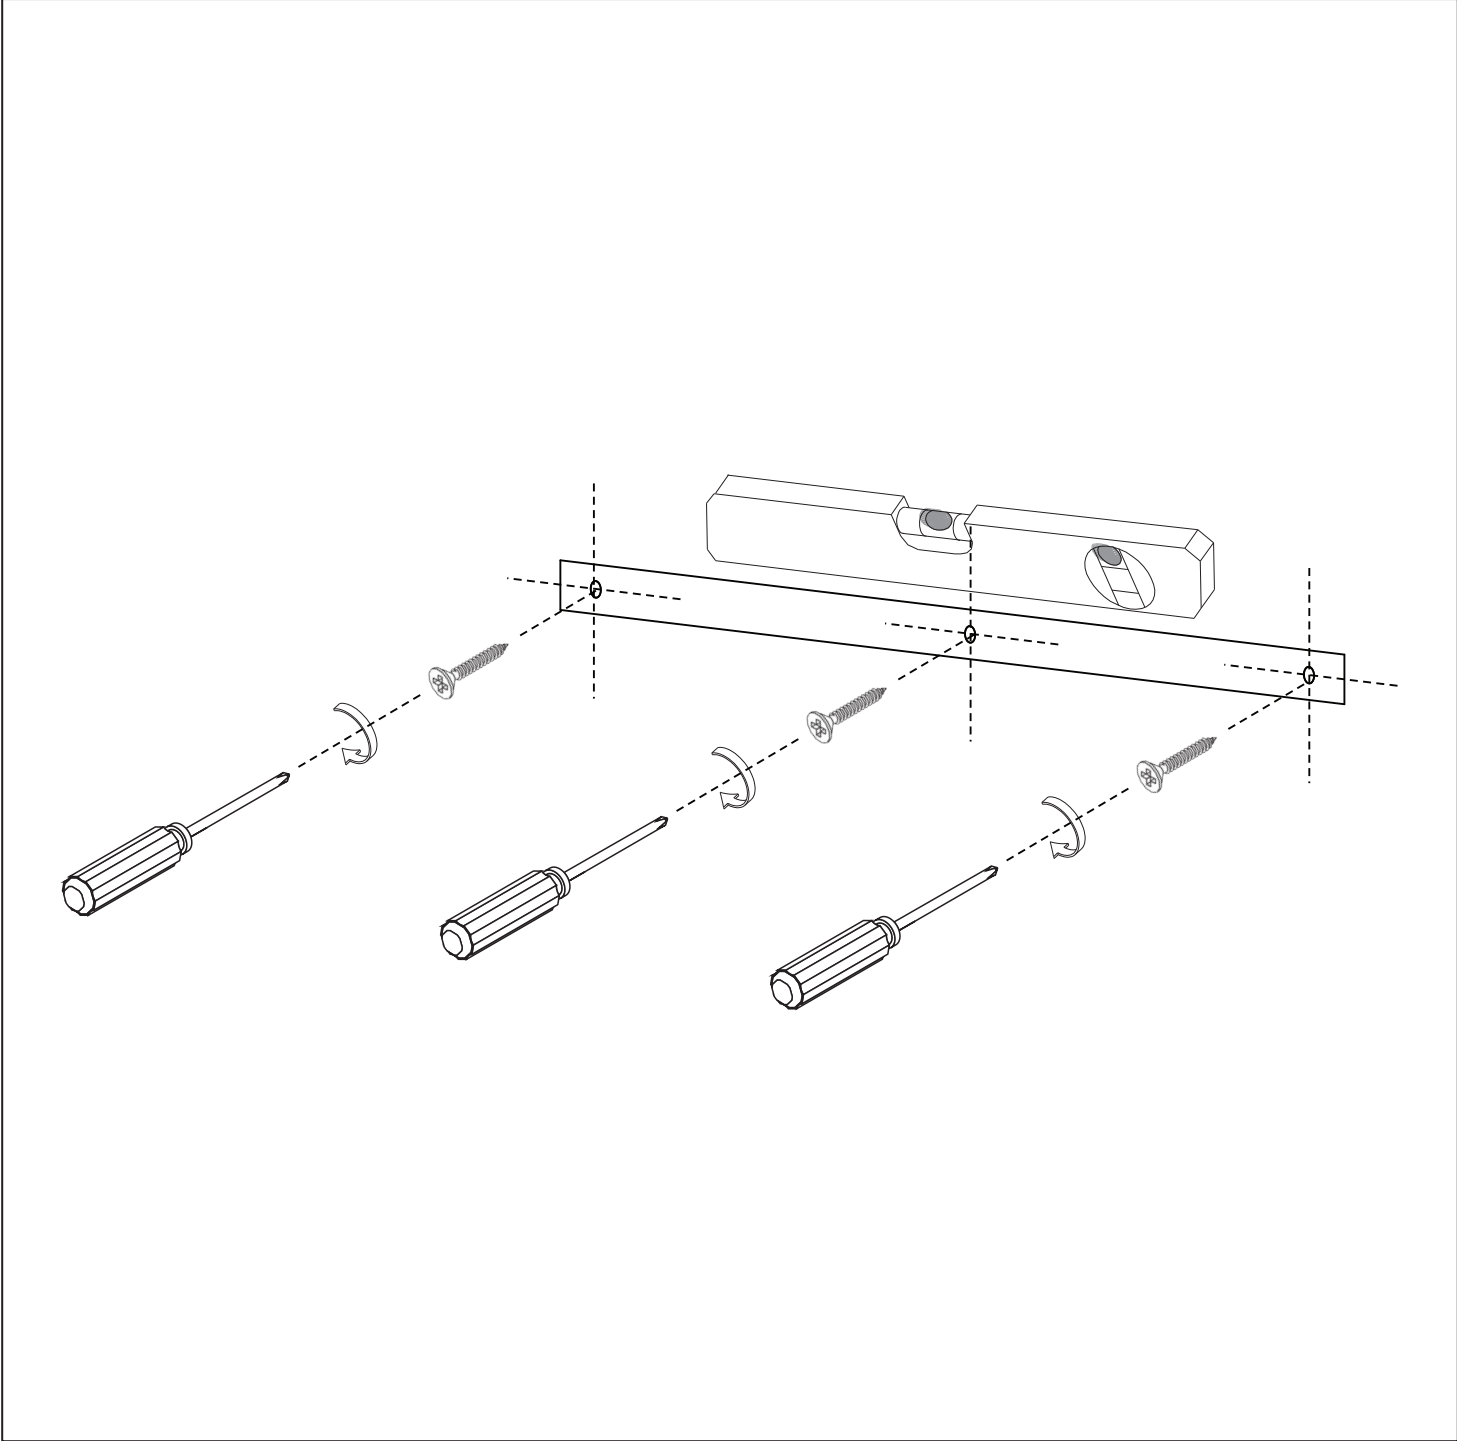

INSTRUCTION
Step 2