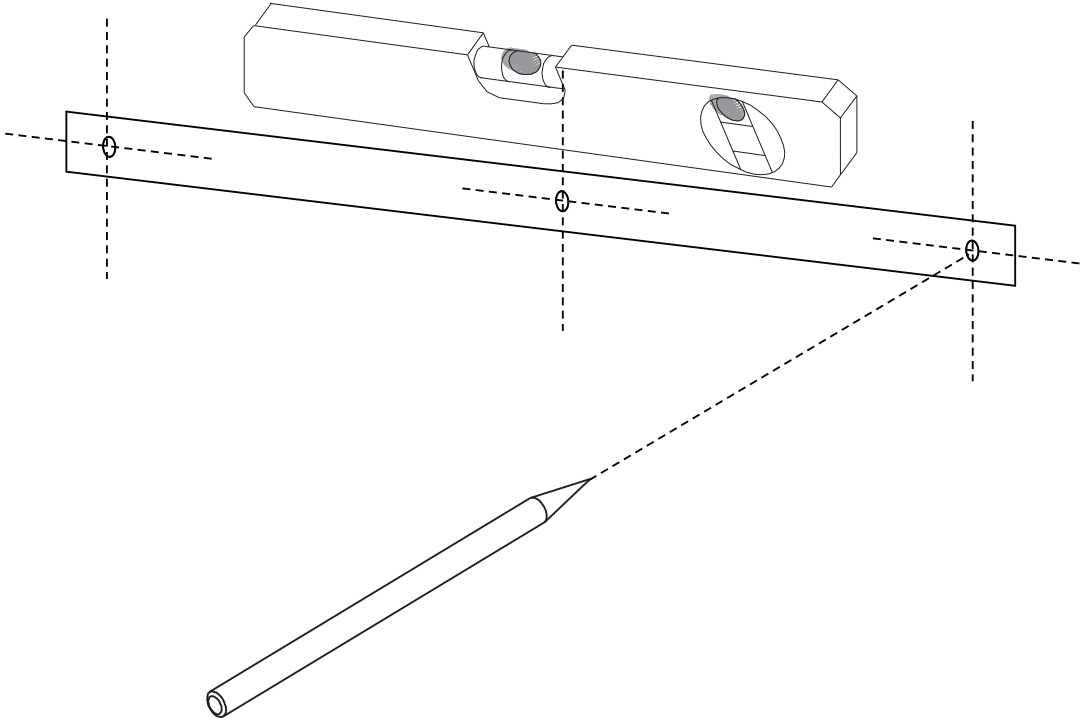

ASSEMBLY INSTRUCTION

Coat Rack, Nature, Rubberwood

82048611

COMPONENT LIST

3 PCS

Hanging template

1 PCS

INSTRUCTION
Step 1