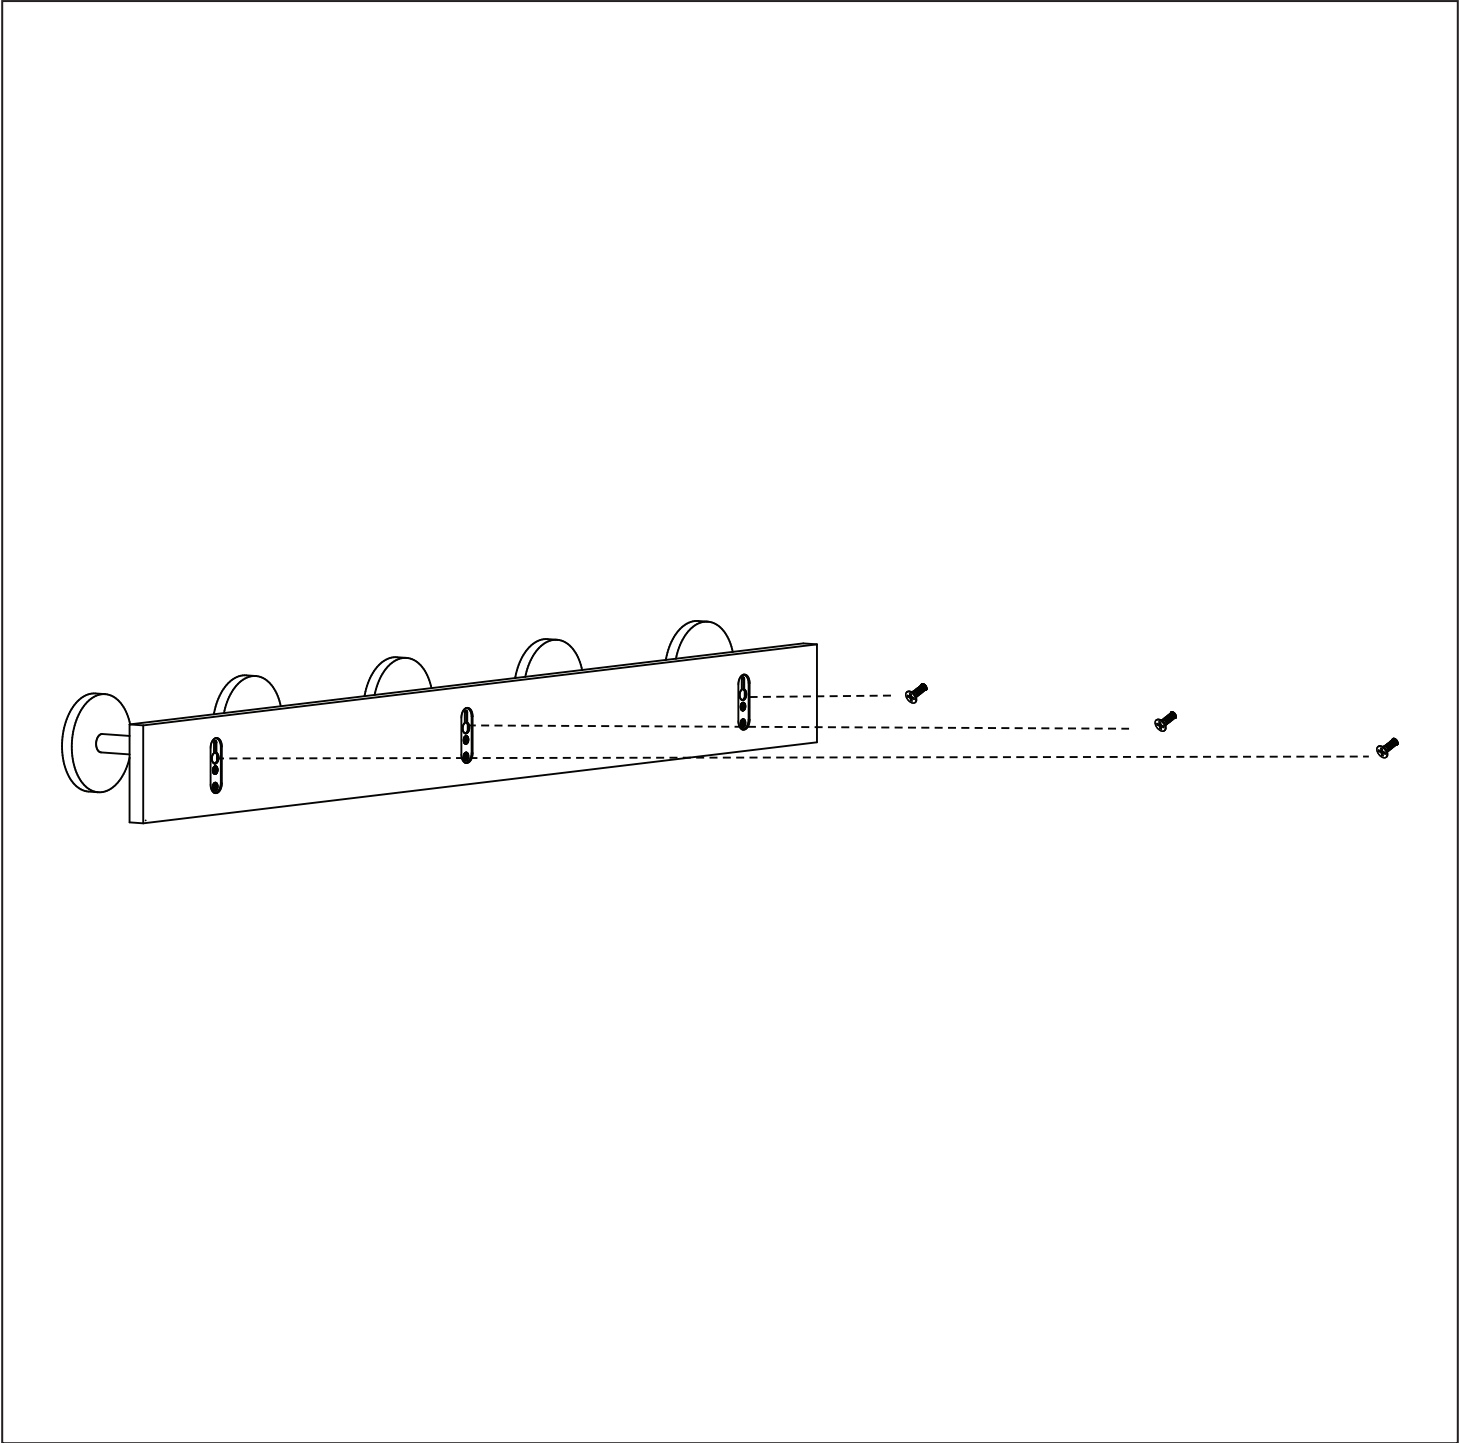

ASSEMBLY INSTRUCTION

Coat Rack, Nature, Rubberwood

82048611

COMPONENT LIST

3 PCS

Hanging template

1 PCS

INSTRUCTION
Step 1

INSTRUCTION
Step 2

INSTRUCTION
Step 3

INSTRUCTION
Step 5