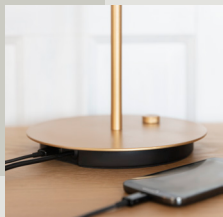

MULTIFUNCTION AND FLEXIBILITY

One of the key aspects of the designs at UIMAGE is multiple functions and flexibility. Designing with more than one function in mind is a sustainable mindset as it reduces the number of products you need to buy to get a complete setting for your space.