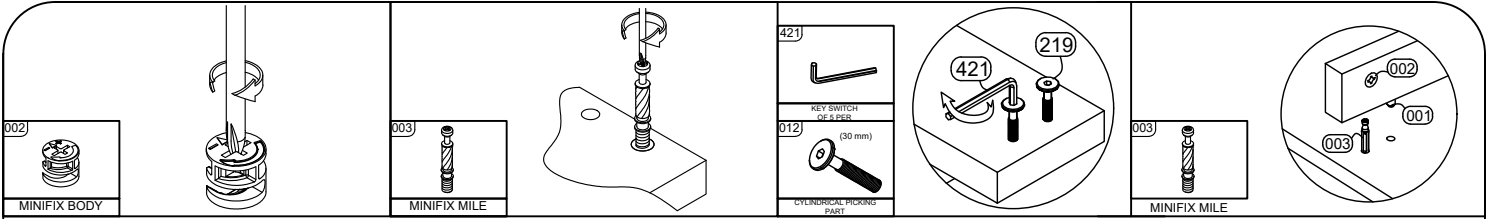

ATTACHMENTS

NAME	AGAINST CYLINDER EXTRACTION	CYLINDRICAL PICKING PART	BASE PAPER	3.5*25 SCREW For Iron	CONNECT IRON	MANNESMAN
SHAPE	422 	221 (60 mm) 	036 	164 	103 	221 
TOTAL	8	8	4 (ON PRODUCT)	18	2	3

NAME	3.5*18 SCREW FOR MANNESMAN					
SHAPE	161 					
TOTAL	14					

NAME						
SHAPE						
TOTAL						

NAME						
SHAPE						
TOTAL						

NAME						
SHAPE						
TOTAL						

ATTACHMENT
LIST

Pacific Home

ATTACHMENT
LIST

90 CM BEDSTEAD

COMPONENT		
CODE	NAME	TOTAL
5736	LOWER PANEL	1
5737	TOP PANEL	3
5738	LEFT TRAVERSE PANEL	1

COMPONENT		
CODE	NAME	TOTAL
5739	RIGHT TRAVERSE PANEL	1
5740	FOOT TIP PANEL	1
5742	BED LOWERPANEL	2

HUGA 90CM BEDSTEAD

- 422
AGAINST CYLINDER EXTRACTION
- 221 (60 mm)
CYLINDRICAL PICKING PART
- 421
KEY SWITCH OF 5 PER

HUGA 90CM BEDSTEAD

HUGA 90CM BEDSTEAD