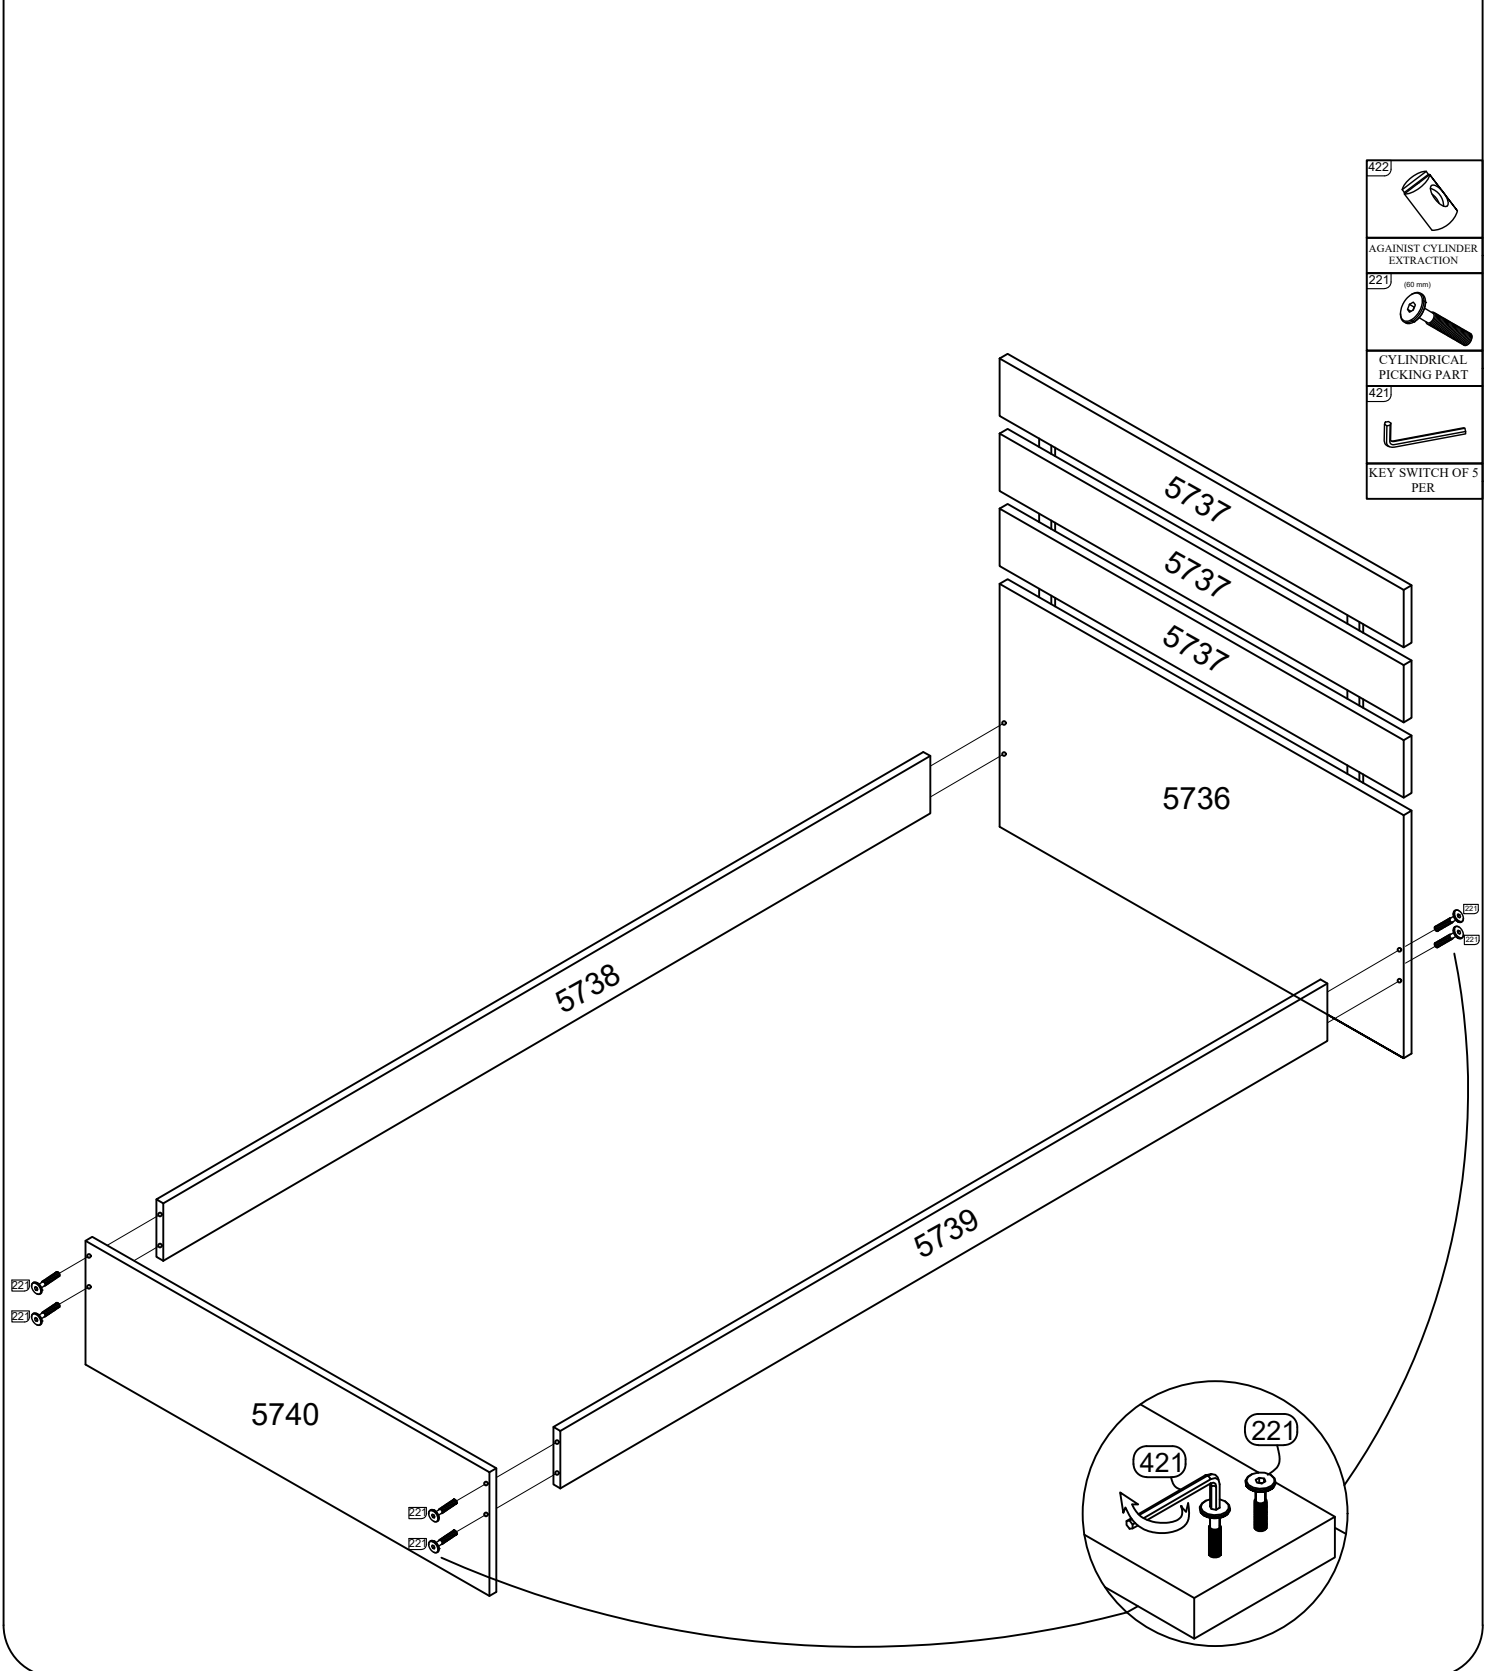

NAME	3.5*18 SCREW FOR MANNESMAN					
SHAPE	161 					
TOTAL	14					

NAME						
SHAPE						
TOTAL						

NAME						
SHAPE						
TOTAL						

NAME						
SHAPE						
TOTAL						

ATTACHMENT
LIST

Pacific Home

ATTACHMENT
LIST

90 CM BEDSTEAD

COMPONENT		
CODE	NAME	TOTAL
5736	LOWER PANEL	1
5737	TOP PANEL	3
5738	LEFT TRAVERSE PANEL	1

COMPONENT		
CODE	NAME	TOTAL
5739	RIGHT TRAVERSE PANEL	1
5740	FOOT TIP PANEL	1
5742	BED LOWERPANEL	2

HUGA 90CM BEDSTEAD

- 422
AGAINST CYLINDER EXTRACTION
- 221 (60 mm)
CYLINDRICAL PICKING PART
- 421
KEY SWITCH OF 5 PER

HUGA 90CM BEDSTEAD

HUGA 90CM BEDSTEAD