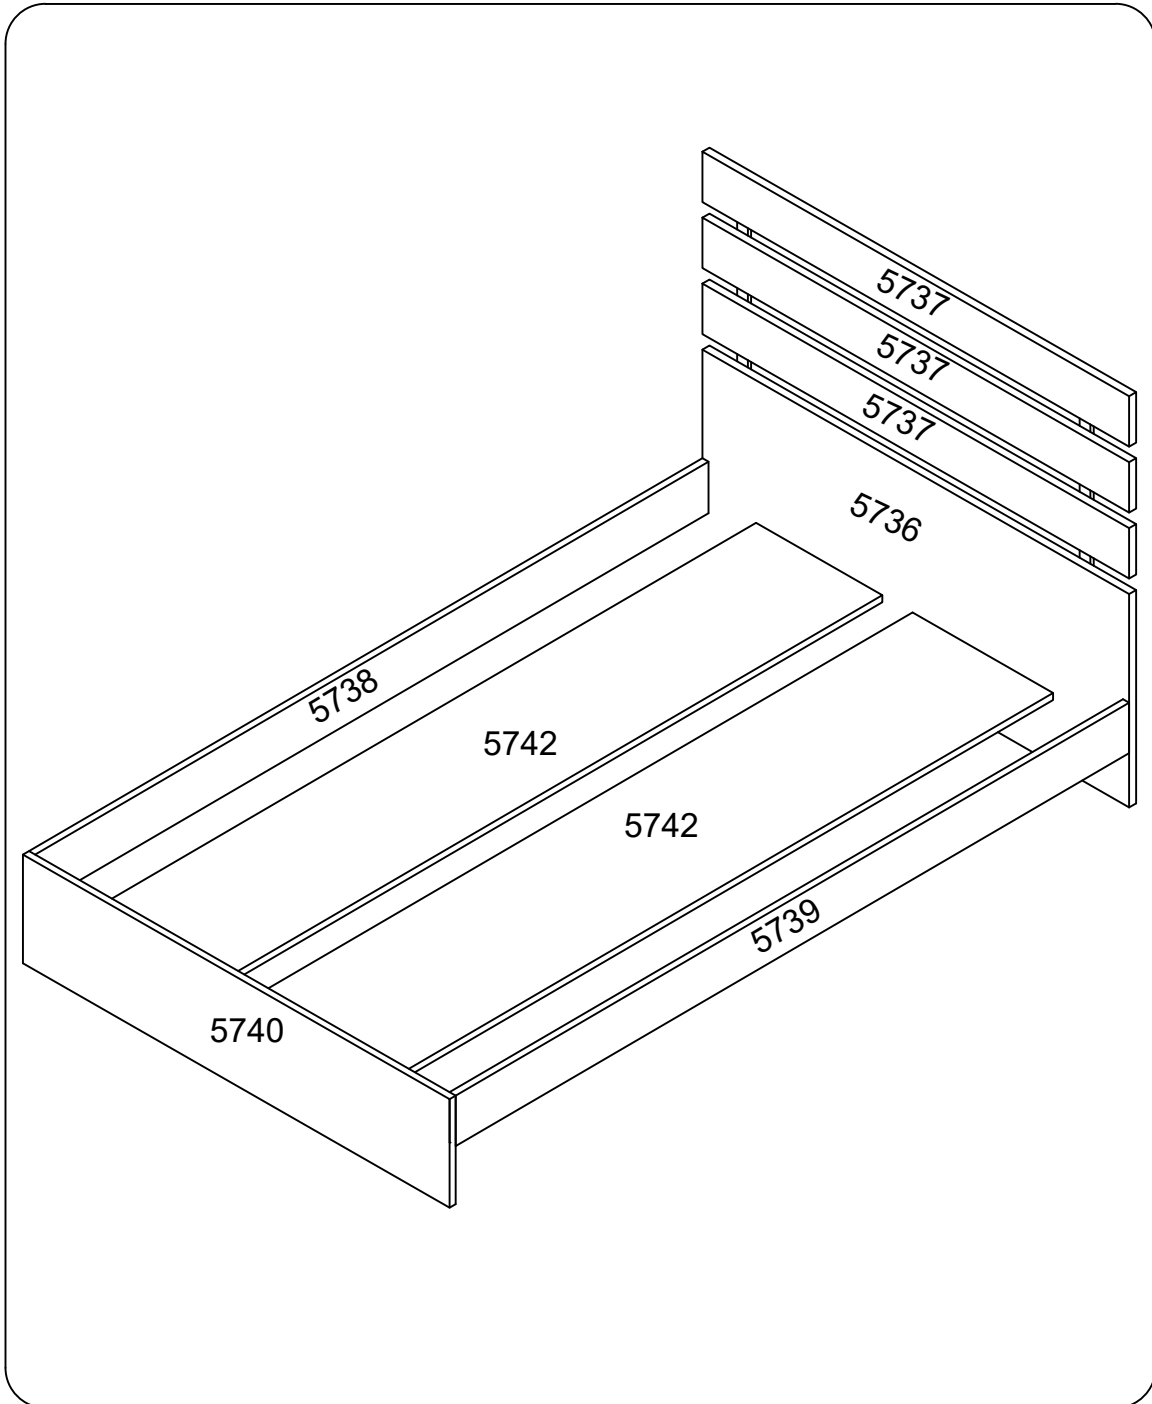

ATTACHMENTS

NAME	AGAINST CYLINDER EXTRACTION	CYLINDRICAL PICKING PART	BASE PAPER	3.5*25 SCREW For Iron	CONNECT IRON	MANNESMAN
SHAPE	422 	221 (60 mm) 	036 	164 	103 	221 
TOTAL	8	8	4 (ON PRODUCT)	18	2	3

NAME	3.5*18 SCREW FOR MANNESMAN					
SHAPE	161 					
TOTAL	14					

NAME						
SHAPE						
TOTAL						

NAME						
SHAPE						
TOTAL						

NAME						
SHAPE						
TOTAL						

ATTACHMENT
LIST

Pacific Home

ATTACHMENT
LIST

90 CM BEDSTEAD

COMPONENT		
CODE	NAME	TOTAL
5736	LOWER PANEL	1
5737	TOP PANEL	3
5738	LEFT TRAVERSE PANEL	1

COMPONENT		
CODE	NAME	TOTAL
5739	RIGHT TRAVERSE PANEL	1
5740	FOOT TIP PANEL	1
5742	BED LOWERPANEL	2

HUGA 90CM BEDSTEAD

- 422
AGAINST CYLINDER EXTRACTION
- 221 (60 mm)
CYLINDRICAL PICKING PART
- 421
KEY SWITCH OF 5 PER

HUGA 90CM BEDSTEAD

HUGA 90CM BEDSTEAD