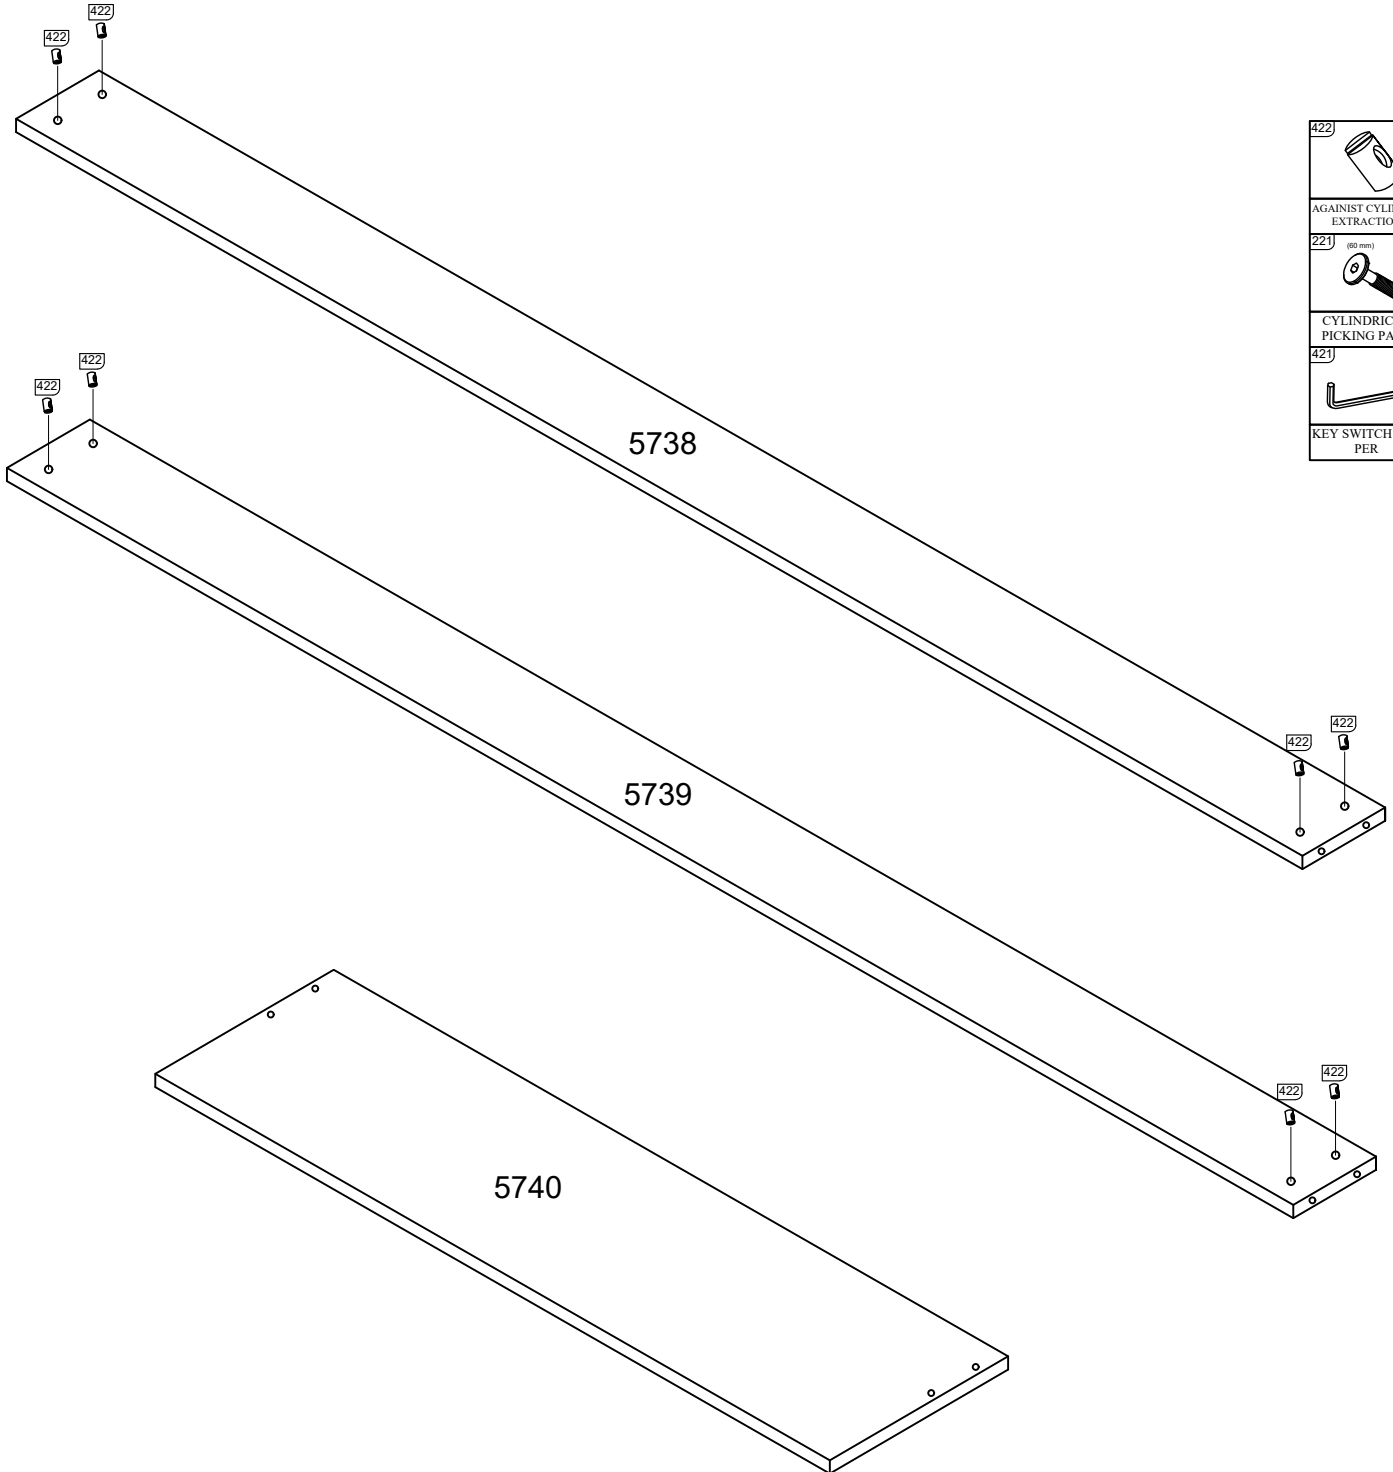

ATTACHMENTS

NAME	AGAINST CYLINDER EXTRACTION	CYLINDRICAL PICKING PART	BASE PAPER	3.5*25 SCREW For Iron	CONNECT IRON	MANNESMAN
SHAPE	422 	221 (60 mm) 	036 	164 	103 	221 
TOTAL	8	8	4 (ON PRODUCT)	18	2	3

NAME	3.5*18 SCREW FOR MANNESMAN					
SHAPE	161 					
TOTAL	14					

NAME						
SHAPE						
TOTAL						

NAME						
SHAPE						
TOTAL						

NAME						
SHAPE						
TOTAL						

ATTACHMENT
LIST

Pacific Home

ATTACHMENT
LIST

90 CM BEDSTEAD

COMPONENT		
CODE	NAME	TOTAL
5736	LOWER PANEL	1
5737	TOP PANEL	3
5738	LEFT TRAVERSE PANEL	1

COMPONENT		
CODE	NAME	TOTAL
5739	RIGHT TRAVERSE PANEL	1
5740	FOOT TIP PANEL	1
5742	BED LOWERPANEL	2

HUGA 90CM BEDSTEAD

- 422
AGAINST CYLINDER EXTRACTION
- 221 (60 mm)
CYLINDRICAL PICKING PART
- 421
KEY SWITCH OF 5 PER

HUGA 90CM BEDSTEAD

HUGA 90CM BEDSTEAD