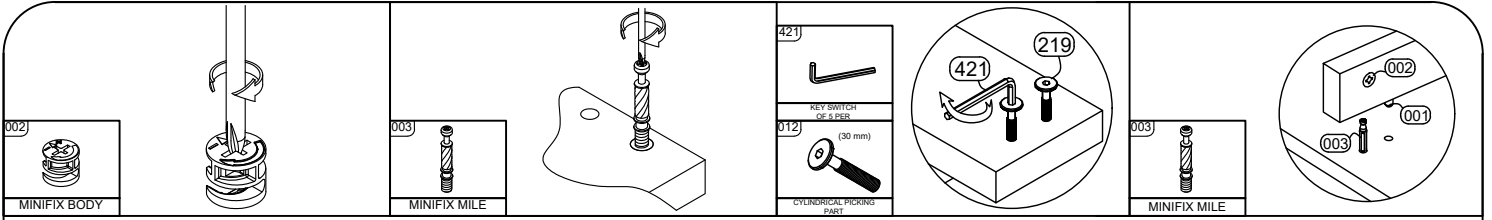

NAME	3.5*18 SCREW FOR MANNESMAN					
SHAPE	161 					
TOTAL	14					

NAME						
SHAPE						
TOTAL						

NAME						
SHAPE						
TOTAL						

NAME						
SHAPE						
TOTAL						

ATTACHMENT
LIST

Pacific Home

ATTACHMENT
LIST

90 CM BEDSTEAD

COMPONENT		
CODE	NAME	TOTAL
5736	LOWER PANEL	1
5737	TOP PANEL	3
5738	LEFT TRAVERSE PANEL	1

COMPONENT		
CODE	NAME	TOTAL
5739	RIGHT TRAVERSE PANEL	1
5740	FOOT TIP PANEL	1
5742	BED LOWERPANEL	2

HUGA 90CM BEDSTEAD

- 422
AGAINST CYLINDER EXTRACTION
- 221 (60 mm)
CYLINDRICAL PICKING PART
- 421
KEY SWITCH OF 5 PER

HUGA 90CM BEDSTEAD

HUGA 90CM BEDSTEAD