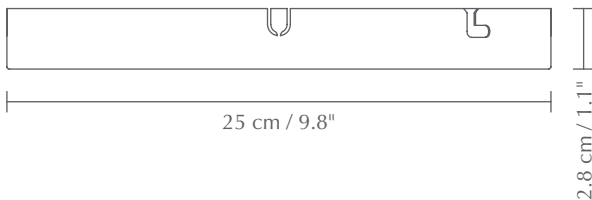

ASTERIA MICRO CLUSTER

Designed by UIMAGE Design Team

DIMENSIONS

Ø: 25 cm / 9.8"
H: 2.8 cm / 1.1"

MATERIAL

Steel and polypropylene

PACKAGING DIMENSIONS (L x W x H)

27.2 x 27.2 x 5 cm / 10.7 x 10.7 x 2"

MEDIA KIT

Photos and press material
Download at umage.presscloud.com

ORDERING INFORMATION

Asteria Micro Cluster

#2409

SIMPLE, MINIMAL AND CLASSIC

For the smaller corners of the home that needs a little extra lighting, hang Asteria micro in a cluster of three using the Asteria Micro Cluster canopy. For a cluster look simply replace the included canopies with the new Asteria Micro Cluster canopy. Either way it will light up your home in the most elegant manner.