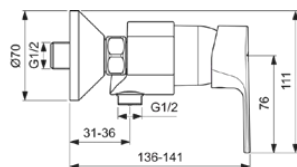

CERAFINE MODEL D

BC493AA

CERAFINE MODEL D | Exposed shower mixer 207x136x111 mm in chrome finish, 20.0 l/min (3 bar) | Click technology, EPD, FirmaFlow, SmartShine, NF certified

Image & drawing

General information

Product type:	Shower mixers
Sub product type:	Exposed shower mixer
Brand:	Ideal Standard
Suite name:	CERAFINE MODEL D
Designer:	Ideal Standard
Colour:	AA - Chrome
Surface finish effect:	glossy
Height (mm):	111
Width (mm):	207
Length / Projection (mm):	136 - 141
Fixing method:	S-coupling
Net weight (kg):	1.35
EAN code:	3800861073208

CERAFINE MODEL D

BC493AA

CERAFINE MODEL D | Exposed shower mixer 207x136x111 mm in chrome finish, 20.0 l/min (3 bar) | Click technology, EPD, FirmaFlow, SmartShine, NF certified

Product specifications

Flushing time adjustable:	No
Handle position:	Front
Material:	Metal
Material quality:	Brass
Max. flow rate at 3 bar (l):	20.0
Max. flow rate at 3 bar (l) for all outlets:	13/20
Max. flow rate at 3 bar (l) for handspray:	13
Max. flow rate at 3 bar (l) for spout:	20
Max. operating pressure (bar):	10
Min. operating pressure (bar):	0.5
Noise reduced S-Connectors:	No
PVD technology:	No
Shape of escutcheon(s):	Round
Shower hose connection thread:	G 1/2
SmartShine:	Yes
Surface cover:	chromium-plated
Surface finish effect:	glossy
Temperature limiter:	Yes
Type of handle:	Lever
Type of temperature control:	Manually operated
With S-couplings:	Yes
With escutcheon(s):	Yes
With handle(s):	Yes
With handspray set:	No
With head shower:	No
With shower kit:	No
Fixing method:	S-coupling
Mounting method:	Wall