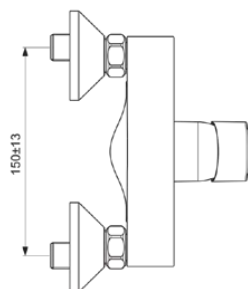

CERAFINE MODEL D

BC493AA

CERAFINE MODEL D | Exposed shower mixer 207x136x111 mm in chrome finish, 20.0 l/min (3 bar) | Click technology, EPD, FirmaFlow, SmartShine, NF certified

Image & drawing

General information

Product type:	Shower mixers
Sub product type:	Exposed shower mixer
Brand:	Ideal Standard
Suite name:	CERAFINE MODEL D
Designer:	Ideal Standard
Colour:	AA - Chrome
Surface finish effect:	glossy
Height (mm):	111
Width (mm):	207
Length / Projection (mm):	136 - 141
Fixing method:	S-coupling
Net weight (kg):	1.35
EAN code:	3800861073208

CERAFINE MODEL D

BC493AA

CERAFINE MODEL D | Exposed shower mixer 207x136x111 mm in chrome finish, 20.0 l/min (3 bar) | Click technology, EPD, FirmaFlow, SmartShine, NF certified

Product specifications

Flushing time adjustable:	No
Handle position:	Front
Material:	Metal
Material quality:	Brass
Max. flow rate at 3 bar (l):	20.0
Max. flow rate at 3 bar (l) for all outlets:	13/20
Max. flow rate at 3 bar (l) for handspray:	13
Max. flow rate at 3 bar (l) for spout:	20
Max. operating pressure (bar):	10
Min. operating pressure (bar):	0.5
Noise reduced S-Connectors:	No
PVD technology:	No
Shape of escutcheon(s):	Round
Shower hose connection thread:	G 1/2
SmartShine:	Yes
Surface cover:	chromium-plated
Surface finish effect:	glossy
Temperature limiter:	Yes
Type of handle:	Lever
Type of temperature control:	Manually operated
With S-couplings:	Yes
With escutcheon(s):	Yes
With handle(s):	Yes
With handspray set:	No
With head shower:	No
With shower kit:	No
Fixing method:	S-coupling
Mounting method:	Wall