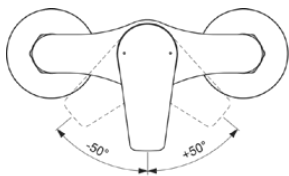

CERAFINE MODEL D

BC493AA

CERAFINE MODEL D | Exposed shower mixer 207x136x111 mm in chrome finish, 20.0 l/min (3 bar) | Click technology, EPD, FirmaFlow, SmartShine, NF certified

Image & drawing

General information

Product type:	Shower mixers
Sub product type:	Exposed shower mixer
Brand:	Ideal Standard
Suite name:	CERAFINE MODEL D
Designer:	Ideal Standard
Colour:	AA - Chrome
Surface finish effect:	glossy
Height (mm):	111
Width (mm):	207
Length / Projection (mm):	136 - 141
Fixing method:	S-coupling
Net weight (kg):	1.35
EAN code:	3800861073208

CERAFINE MODEL D

BC493AA

CERAFINE MODEL D | Exposed shower mixer 207x136x111 mm in chrome finish, 20.0 l/min (3 bar) | Click technology, EPD, FirmaFlow, SmartShine, NF certified

Product specifications

Flushing time adjustable:	No
Handle position:	Front
Material:	Metal
Material quality:	Brass
Max. flow rate at 3 bar (l):	20.0
Max. flow rate at 3 bar (l) for all outlets:	13/20
Max. flow rate at 3 bar (l) for handspray:	13
Max. flow rate at 3 bar (l) for spout:	20
Max. operating pressure (bar):	10
Min. operating pressure (bar):	0.5
Noise reduced S-Connectors:	No
PVD technology:	No
Shape of escutcheon(s):	Round
Shower hose connection thread:	G 1/2
SmartShine:	Yes
Surface cover:	chromium-plated
Surface finish effect:	glossy
Temperature limiter:	Yes
Type of handle:	Lever
Type of temperature control:	Manually operated
With S-couplings:	Yes
With escutcheon(s):	Yes
With handle(s):	Yes
With handspray set:	No
With head shower:	No
With shower kit:	No
Fixing method:	S-coupling
Mounting method:	Wall