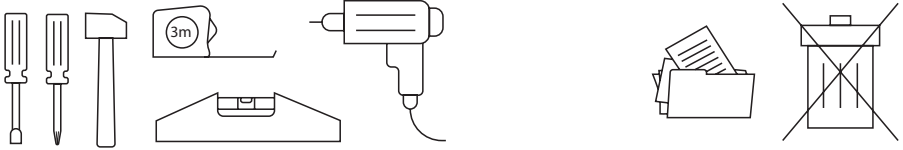

**Kave®  
Home**

**Indra / Isbel**

---

20 min

x2

x2

① x1

② x4

③ x2

④ x2

Ax8 (M8x60mm)

Bx8 (M8x20mm)

Cx16 (M8)

Dx1 (M5)

Ex8 (M8x16mm)

Fx8 (M8x40mm)

Gx4 (M6x50mm)

1

Ax8

Bx8

Cx8

Dx1

EPS block

2