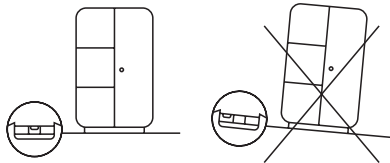

**Kave®  
Home**

**Indra / Isbel**

---

20 min

x2

x2

① x1

② x4

③ x2

④ x2

Ax8 (M8x60mm)

Bx8 (M8x20mm)

Cx16 (M8)

Dx1 (M5)

Ex8 (M8x16mm)

Fx8 (M8x40mm)