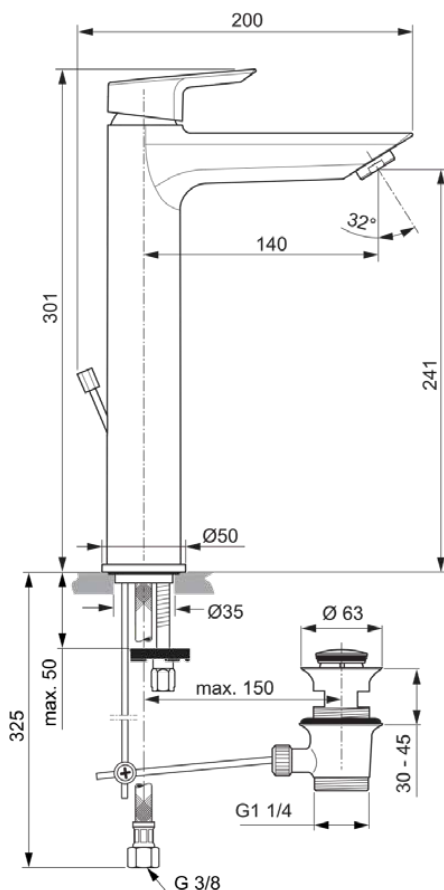

TESI

A6573AA

TESI | Basin mixer 50x200x301 mm, 140 mm spout projection in chrome finish, 5 l/min (3 bar), with waste | EasyFix, EPD, FirmaFlow, SmartShine

Image & drawing

General information

Product type:	Washbasin mixers
Sub product type:	Basin mixer
Brand:	Ideal Standard
Suite name:	TESI
Designer:	Artefakt
Colour:	AA - Chrome
Surface finish effect:	glossy
Height (mm):	301
Width (mm):	50
Length / Projection (mm):	200
Fixing method:	EasyFix
Net weight (kg):	2.22
EAN code:	4015413338370

Additional standards: EN 248 | DIN 4109-1 | EN 817

Product specifications

Amount of escutcheon(s):	1
Amount of handles:	1
Blue Start technology:	No
Colour code:	AA
Colour description:	chrome
Cool Body technology:	No
DVGW intrinsically safe:	No
Easy Fix technology:	Yes
FirmaFlow cartridge:	Yes
Handle position:	Top
IdealPure technology:	No
Includes a chain eye:	No
Integrated electronics:	No
Low-pressure model:	No
Material:	Metal

TESI

A6573AA

TESI | Basin mixer 50x200x301 mm, 140 mm spout projection in chrome finish, 5 l/min (3 bar), with waste | EasyFix, EPD, FirmaFlow, SmartShine

Product specifications

Material of waste set:	Metal
Material quality:	Brass
Max. flow rate at 3 bar (l):	5
Max. flow rate at 3 bar (l) for all outlets:	5
Max. flow rate at 3 bar (l) for spout:	5
Max. operating pressure (bar):	10
Min. operating pressure (bar):	0.5
PVD technology:	No
Shape of escutcheon(s):	Round
SmartShine:	Yes
Spout model:	Fixed
Surface cover:	chromium-plated
Surface finish effect:	glossy
Tap outlet model:	Aerator
Tap outlet visibility:	Visible
Tap outlet adjustable:	No
Tap outlet is anti-vandal:	No
Touchless control:	No
Type of handle:	Lever
Type of temperature control:	Manually operated
With drain plug:	No
With escutcheon(s):	Yes
With flow regulator:	Yes
With handle(s):	Yes
With outlet:	Yes
With pull-out spray:	No
With waste set:	Yes
Fixing method:	EasyFix
Mounting method:	Tap hole