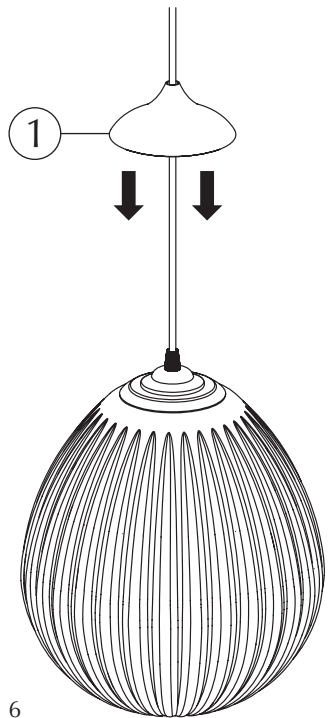

① x 1 pc.

6

7

EOS NANO  
lampshade | white

A CONVERSATION PIECE TALL  
dark oak | teddy white