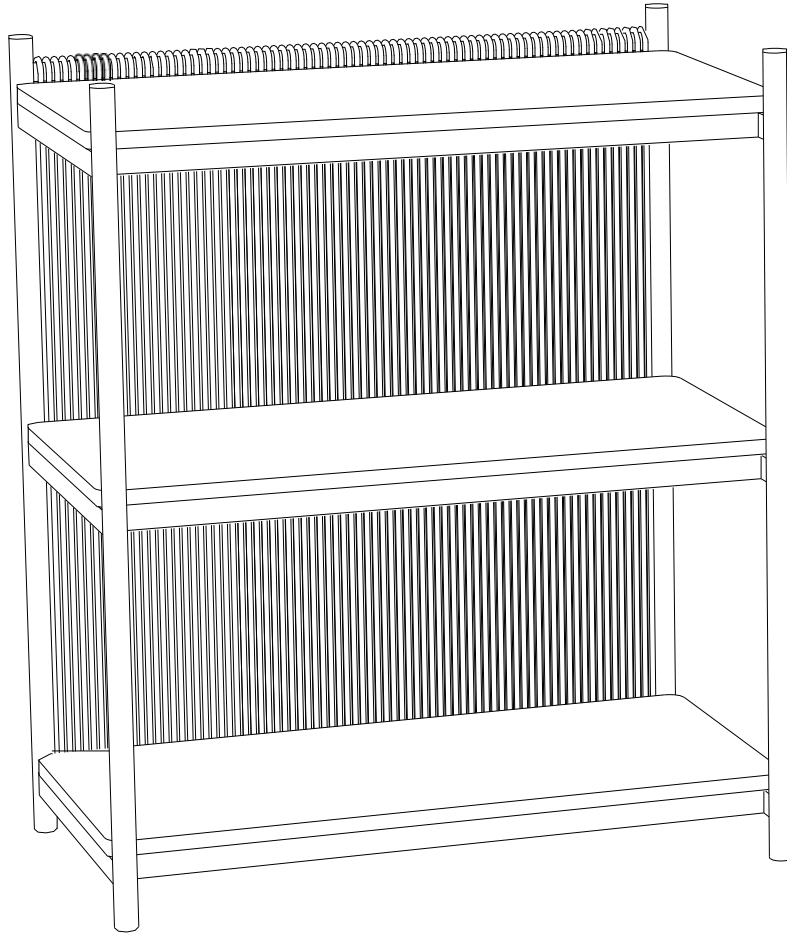

Heritage Shelf Unit Small

x1

X12

X4

x2

x1

x3

x1

X4

x1

X12

44cm

75 cm

88 cm

#myhubsch @hubschinterior

Hübsch
DANISH HOME INTERIOR & DESIGN