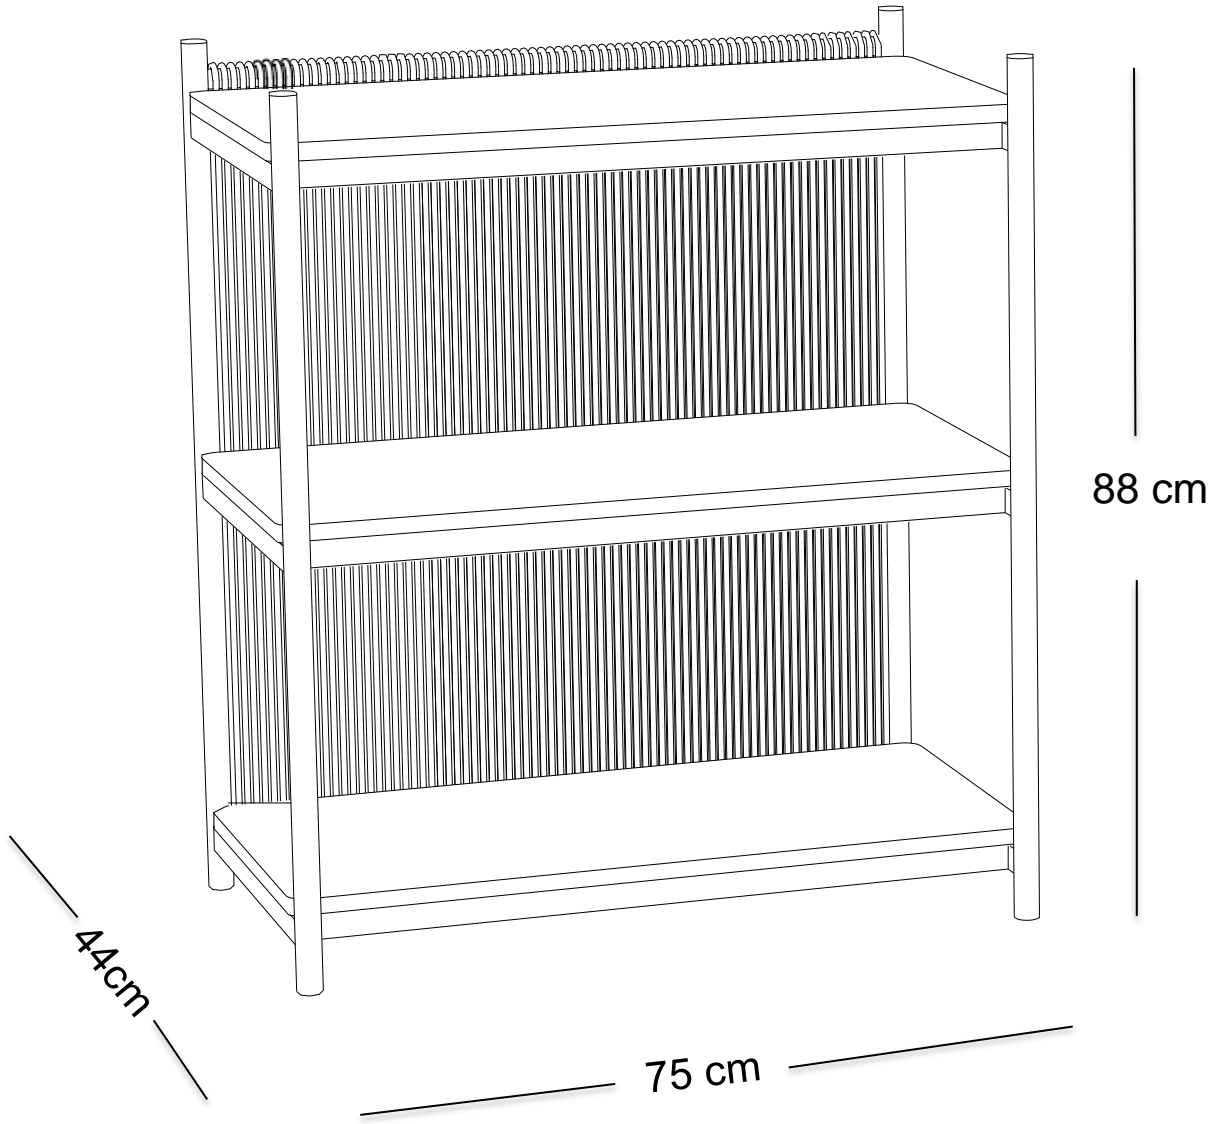

Heritage Shelf Unit Small

x1

X12

X4

x2

x1

x3

x1

X4

x1

X12

44cm

75 cm

88 cm

#myhubsch @hubschinterior

Hübsch
DANISH HOME INTERIOR & DESIGN