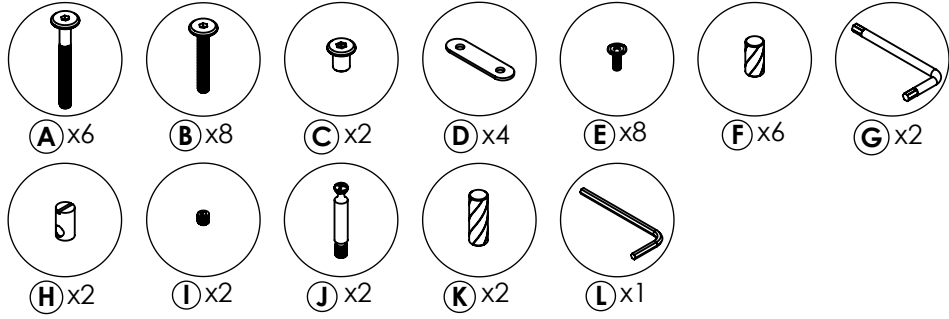

Oblique

Barstool

#myhubsch @hubschinterior

Hübsch
DANISH HOME INTERIOR & DESIGN

O x1

M x1

N x1

P x1

R x2

A x2

B x4

C x2

D x2

E x4

H x2

K x2