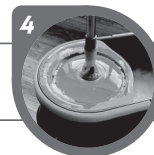

9x13cm

WWW.ADDIS.CO.UK

DUAL ACTION SPIN MOP INSTRUCTIONS

1 *FILL UP YOUR BUCKET WITH WARM WATER -
*ADD A SPLASH OF YOUR FAVOURITE
CLEANING DETERGENT FOR AN ADDED
SCENT BOOST*

2 *SOAP THE MICROFIBRE HEAD*

3 *PLACE THE MICROFIBRE
HEAD INTO THE WRINGER
READY FOR SPINNING*

4 *UNCLIP THE LOCKING MECHANISM
ON THE MOP HANDLE*

5 *SPIN DRY USING
EITHER THE FOOT
PEDAL OR HANDLE
OPERATED FUNCTION*

ENJOY MOPPING !!!