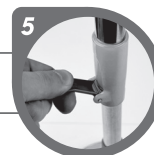

9x13cm

WWW.ADDIS.CO.UK

DUAL ACTION SPIN MOP INSTRUCTIONS

1 *FILL UP YOUR BUCKET WITH WARM WATER -
*ADD A SPLASH OF YOUR FAVOURITE
CLEANING DETERGENT FOR AN ADDED
SCENT BOOST*

2 *SOAP THE MICROFIBRE HEAD*

3 *PLACE THE MICROFIBRE
HEAD INTO THE WRINGER
READY FOR SPINNING*

4 *UNCLIP THE LOCKING MECHANISM
ON THE MOP HANDLE*

5 *SPIN DRY USING
EITHER THE FOOT
PEDAL OR HANDLE
OPERATED FUNCTION*

ENJOY MOPPING !!!