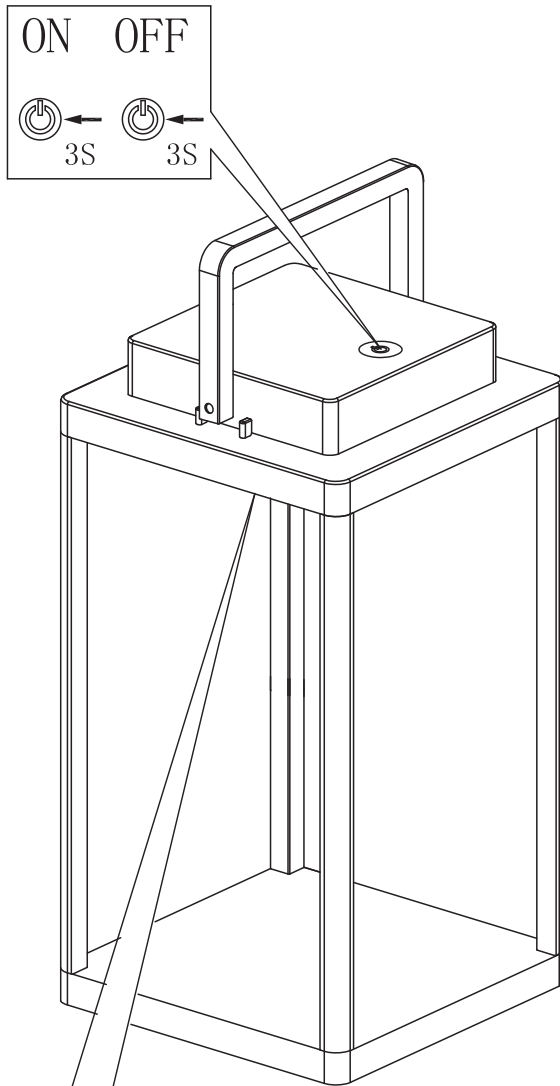

LED lamp

Press switch for 3 seconds to ON/OFF.

1 Click

 35 LUMEN  3"

2 Click

 140 LUMEN  1"

3 Click

 350 LUMEN  1"

4 Click

 OFF  3"

Aluminum body

Color: black

LED 2.2W 350LM 3000K

4400MAH 3.7V IP44

Warning: Charge your new LED lamp with 5V output and do not exceed the 5 volt. Do not connect with supercharger which shows output of more than 7V, 9V, 12V etc.