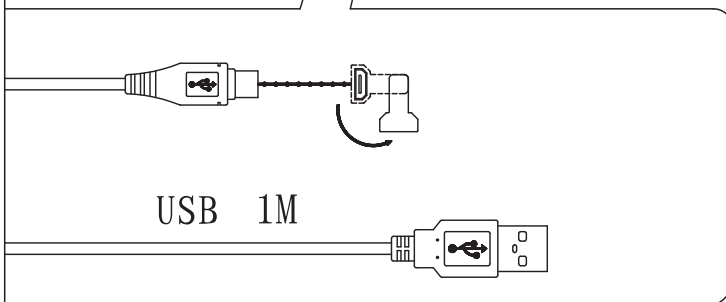

LED lamp

Press switch for 3 seconds to ON/OFF.

1 Click

 35 LUMEN  3"

2 Click

 140 LUMEN  1"

3 Click

 350 LUMEN  1"

4 Click

 OFF  3"

Aluminum body

Color: black

LED 2.2W 350LM 3000K

4400MAH 3.7V IP44

Warning: Charge your new LED lamp with 5V output and do not exceed the 5 volt. Do not connect with supercharger which shows output of more than 7V, 9V, 12V etc.