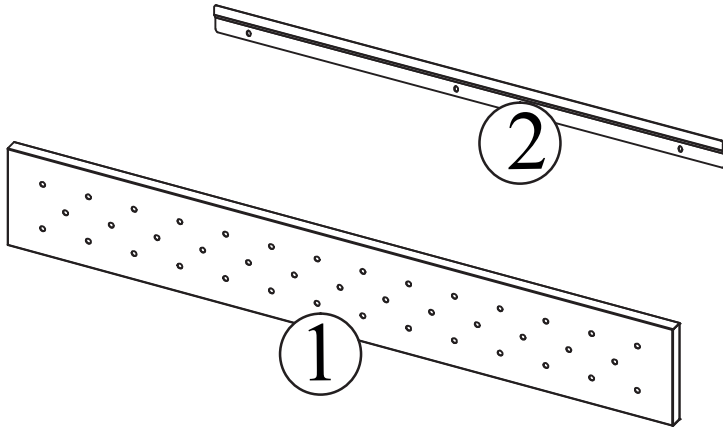

ASSEMBLY INSTRUCTION

MALONE HOOK RAIL

ROWICO

HOME

NO	PARTS	Q'TY
1		1
2		1
A		5
B	 M4 x 10	5
C	 M4	5

1

Skruvar för väggmontering ingår ej
Screws for wall attachment are not included

2

<p>A</p>  <p>X5</p>	<p>B</p>  <p>M4x10</p> <p>X5</p>	<p>C</p>  <p>X5</p>
---	---	--

3