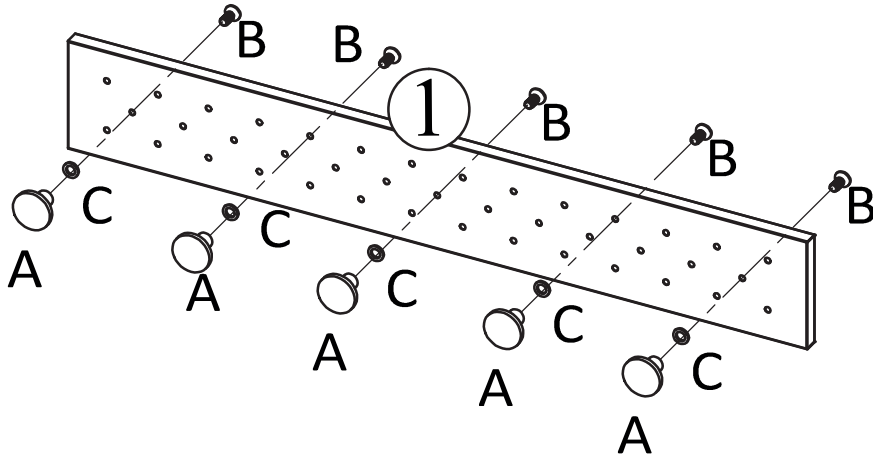

ASSEMBLY INSTRUCTION

MALONE HOOK RAIL

ROWICO

HOME

NO	PARTS	Q'TY
1		1
2		1
A		5
B	 M4 x 10	5
C	 M4	5

1

Skruvar för väggmontering ingår ej
Screws for wall attachment are not included

2

<p>A</p>  <p>X5</p>	<p>B</p>  <p>M4x10</p> <p>X5</p>	<p>C</p>  <p>X5</p>
---	---	--

3