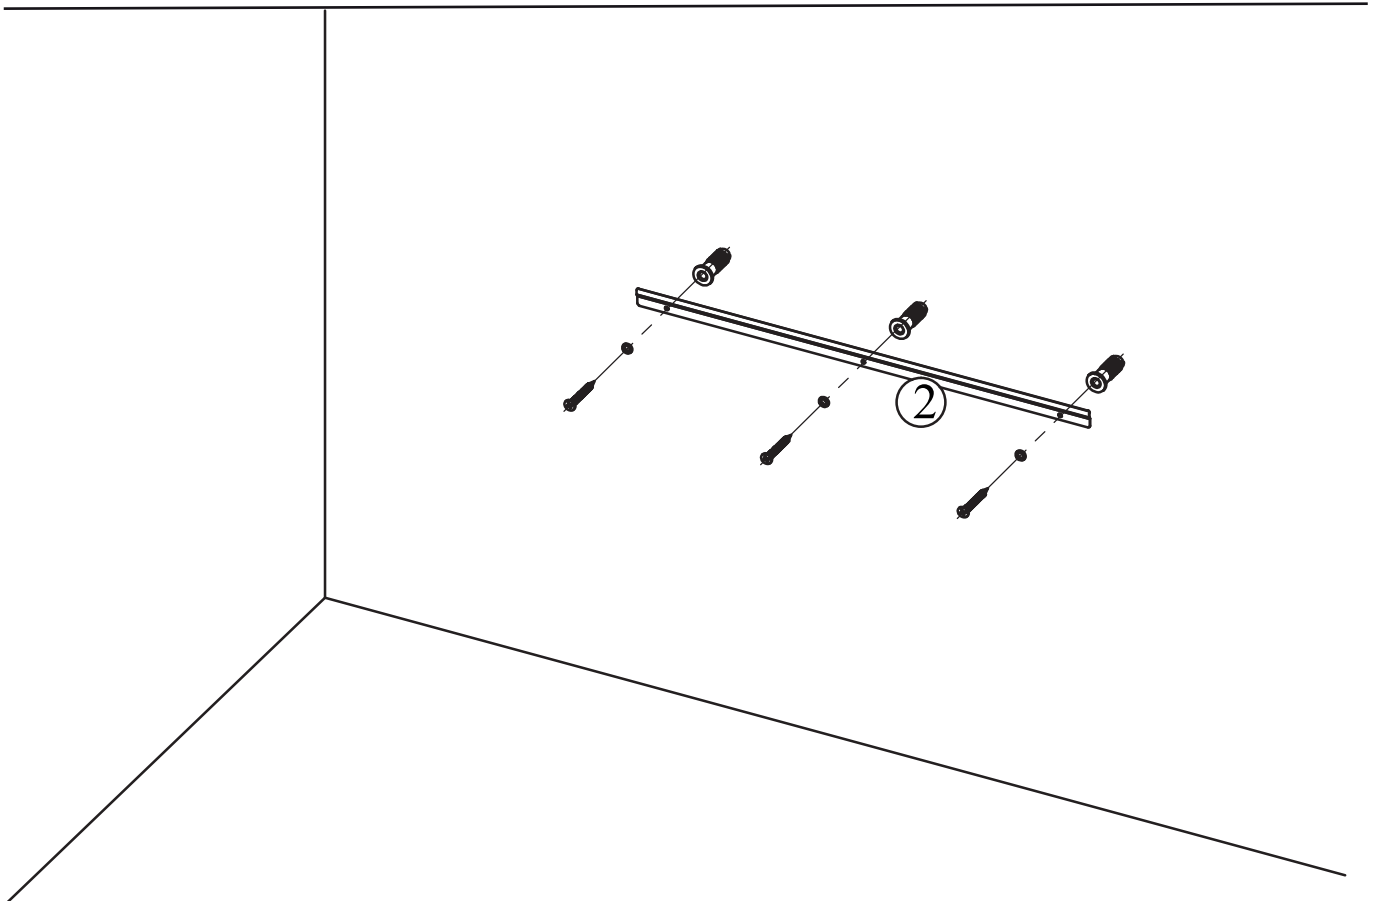

ASSEMBLY INSTRUCTION

MALONE HOOK RAIL

ROWICO

HOME

NO	PARTS	Q'TY
1		1
2		1
A		5
B	 M4 x 10	5
C	 M4	5

1

Skruvar för väggmontering ingår ej
Screws for wall attachment are not included

2

<p>A</p>  <p>X5</p>	<p>B</p>  <p>M4x10</p> <p>X5</p>	<p>C</p>  <p>X5</p>
---	---	--

3