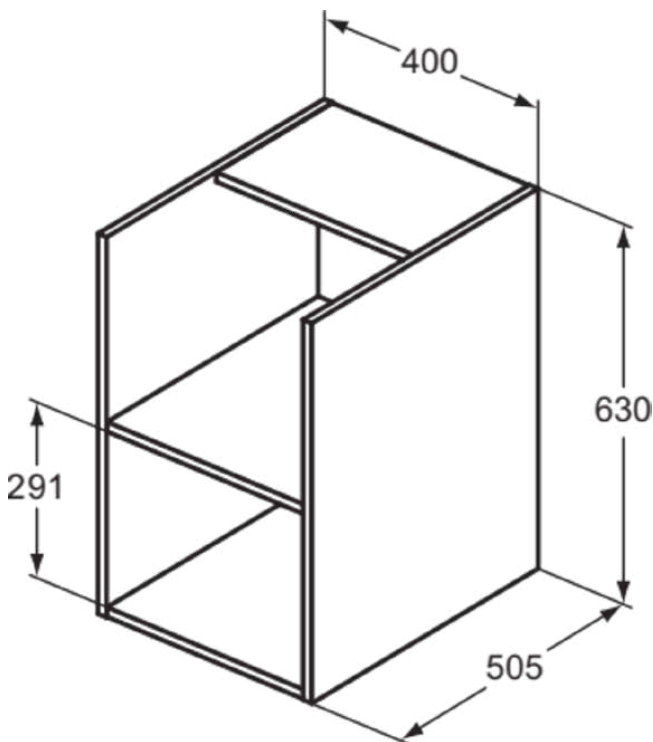

I.LIFE B

T5322DU

I.LIFE B | Cabinet 400x505x630 mm in matt white finish | Assembled, Sustainably sourced wood

Image & drawing

General information

Product type:	Furniture
Sub product type:	Cabinet
Brand:	Ideal Standard
Suite name:	I.LIFE B
Designer:	Palomba Serafini Associati
Colour:	DU - Matt White
Surface finish effect:	matt
Height (mm):	630
Width (mm):	400
Length / Projection (mm):	505
Fixing method:	Fixing set
Net weight (kg):	12.00
EAN code:	8014140501718

Features

Assembled

Sustainably sourced wood

Downloads

- [Installation Guide](#)
- [Spare Parts List](#)

Product specifications

Amount of wood shelves:	1
Colour code:	DU
Colour description:	matt white
Corner model:	No
Handle(s):	Required
Legs adjustable:	No
Amount of doors (total):	0
Amount of doors, left-opening:	0
Amount of doors, right-opening:	0
Amount of drawers (total):	0
Amount of external drawers:	0
Amount of internal drawers:	0
Amount of open compartments:	2
Amount of shelves:	0
Amount of sliding doors:	0
Amount of tumble doors:	0
PVD technology:	No
Reversible door:	No
Space-saving model:	No
Surface finish effect:	matt
Sustainably sourced wood:	Yes
Type of model:	Short

I.LIFE B

T5322DU

I.LIFE B | Cabinet 400x505x630 mm in matt white finish | Assembled, Sustainably sourced wood

Product specifications

With cutout section:	Yes
With interior lighting:	No
With legs:	No
With mirror:	No
With socket outlet:	No
With switch:	No
With towel holder:	No
With washing basket:	No
With worktop:	Yes
Fixing material included:	Yes
Fixing method:	Fixing set
Mounting method:	Wall