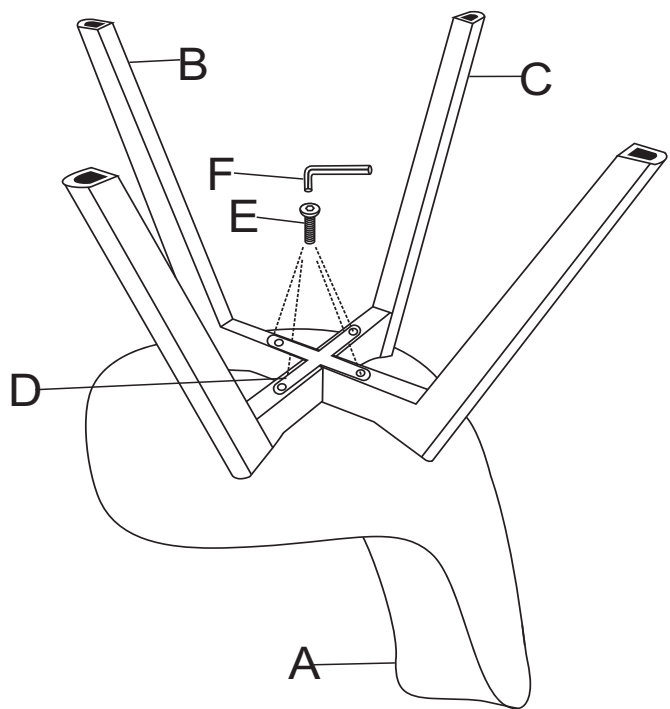

ASSEMBLY INSTRUCTION FOR DINING CHAIR

MODEL NO. : Viborg Chair (1001042)

A		1
B		1
C		1
D		1
E	 6x65mm	4
F		1