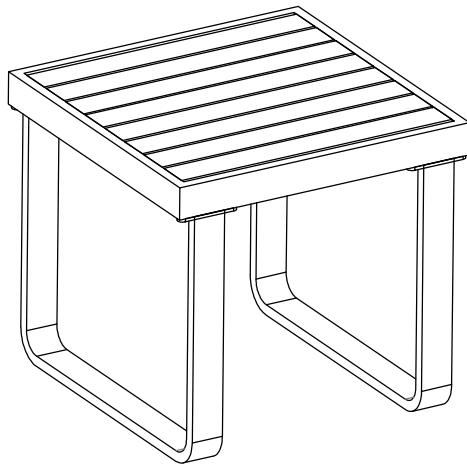

Sidetable  
Gray  
# 3503

ITALIAN  
style

H  
1PCS

N  
2PCS

O  
M6\*15  
8PCS

T  
1PCS