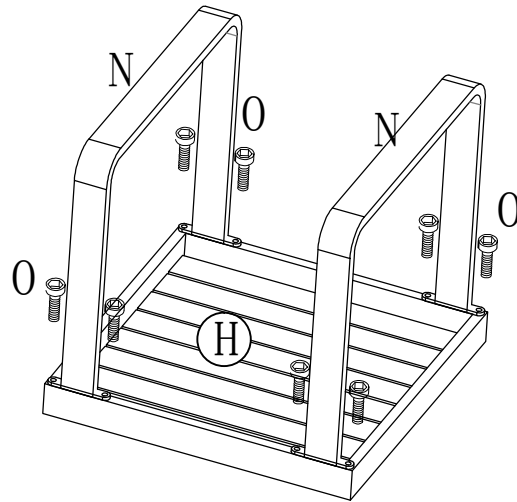

Sidetable  
Gray  
# 3503

ITALIAN  
style

H  
1PCS

N  
2PCS

O  
M6\*15  
8PCS

T  
1PCS