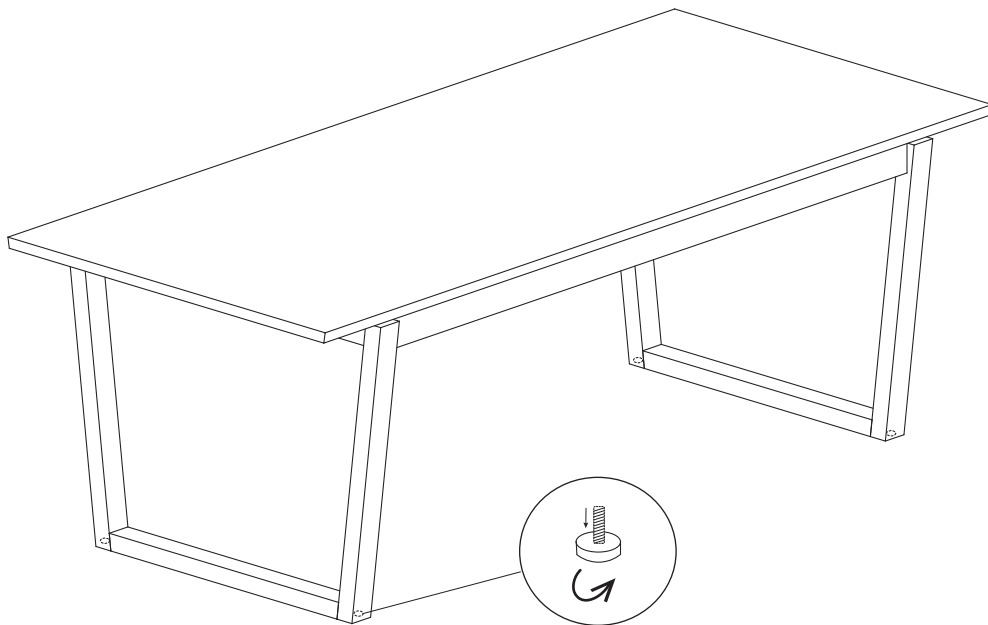

ASSEMBLY INSTRUCTION

COLONSAY DINING TABLE

ROWICO

HOME

1

Ax1 	Gx1  12MM
Bx2 	Hx12  M8×45MM
Cx4  Ø8×40MM	Ix16  M8
Dx4  Ø8×105MM	Jx4  M8×16MM
Ex4  M8	Kx1  5MM
Fx4  M8	Lx12  M8×22MM

2

3

4

5

Adjustable foot

6