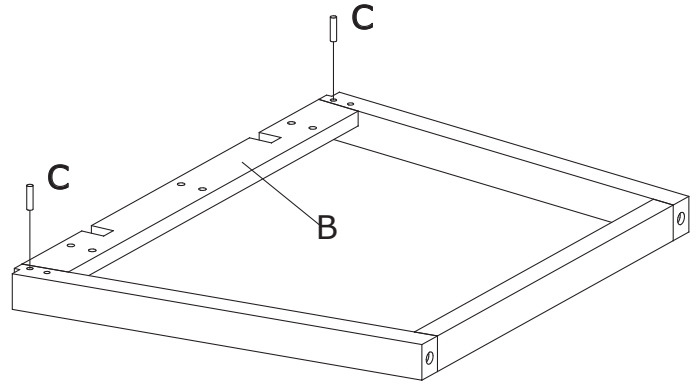

ASSEMBLY INSTRUCTION

COLONSAY DINING TABLE

ROWICO

HOME

1

Ax1 	Gx1  12MM
Bx2 	Hx12  M8×45MM
Cx4  Ø8×40MM	Ix16  M8
Dx4  Ø8×105MM	Jx4  M8×16MM
Ex4  M8	Kx1  5MM
Fx4  M8	Lx12  M8×22MM

2

3

4

5

Adjustable foot

6