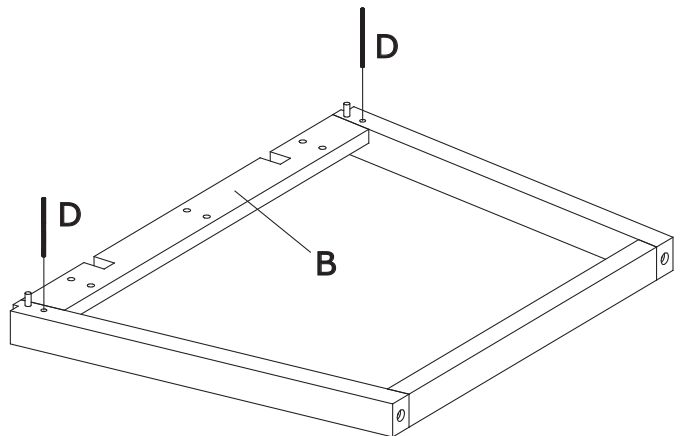

ASSEMBLY INSTRUCTION

COLONSAY DINING TABLE

ROWICO

HOME

1

Ax1 	Gx1  12MM
Bx2 	Hx12  M8×45MM
Cx4  Ø8×40MM	Ix16  M8
Dx4  Ø8×105MM	Jx4  M8×16MM
Ex4  M8	Kx1  5MM
Fx4  M8	Lx12  M8×22MM

2

3