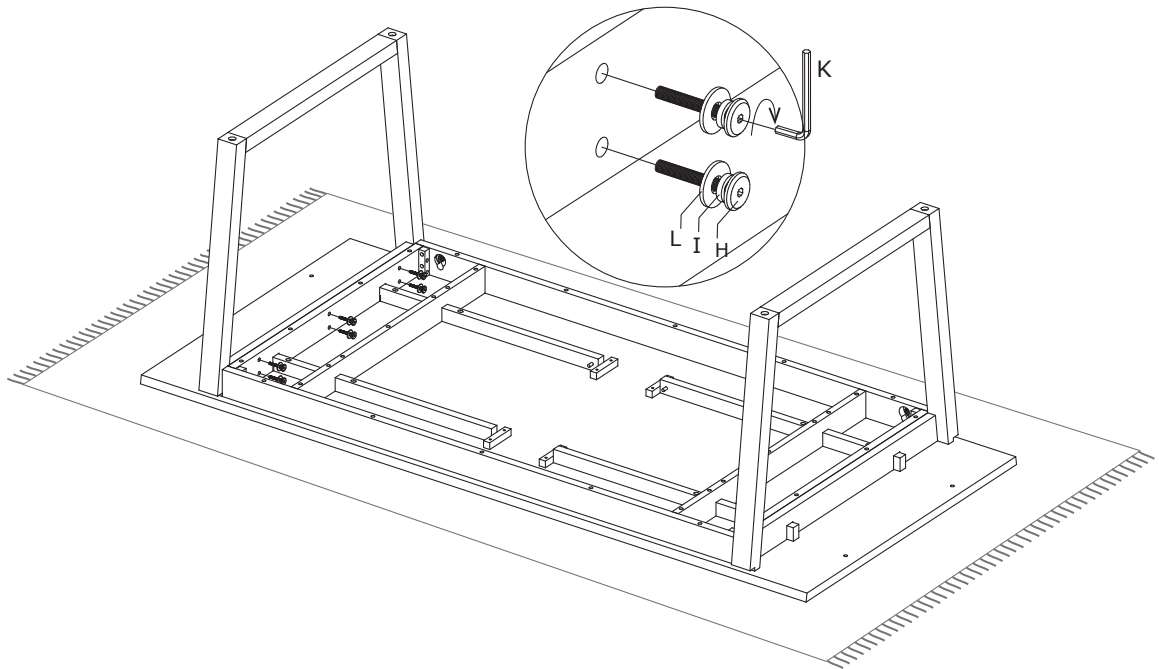

ASSEMBLY INSTRUCTION

COLONSAY DINING TABLE

ROWICO

HOME

1

Ax1 	Gx1  12MM
Bx2 	Hx12  M8×45MM
Cx4  Ø8×40MM	Ix16  M8
Dx4  Ø8×105MM	Jx4  M8×16MM
Ex4  M8	Kx1  5MM
Fx4  M8	Lx12  M8×22MM

2

3

4

5

Adjustable foot

6