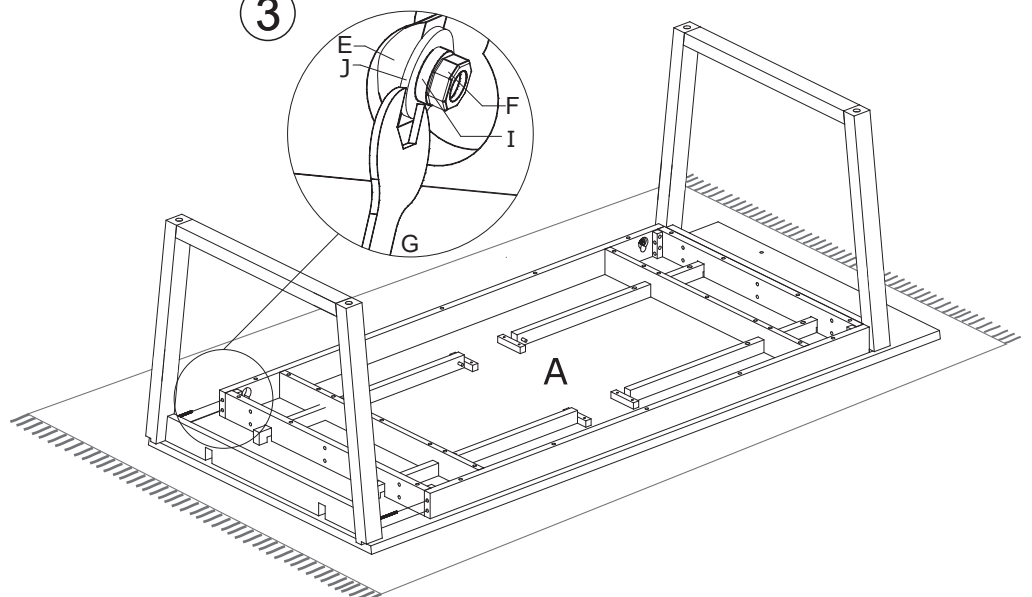

ASSEMBLY INSTRUCTION

COLONSAY DINING TABLE

ROWICO

HOME

1

Ax1 	Gx1  12MM
Bx2 	Hx12  M8×45MM
Cx4  Ø8×40MM	Ix16  M8
Dx4  Ø8×105MM	Jx4  M8×16MM
Ex4  M8	Kx1  5MM
Fx4  M8	Lx12  M8×22MM

2

3

4

5

Adjustable foot

6