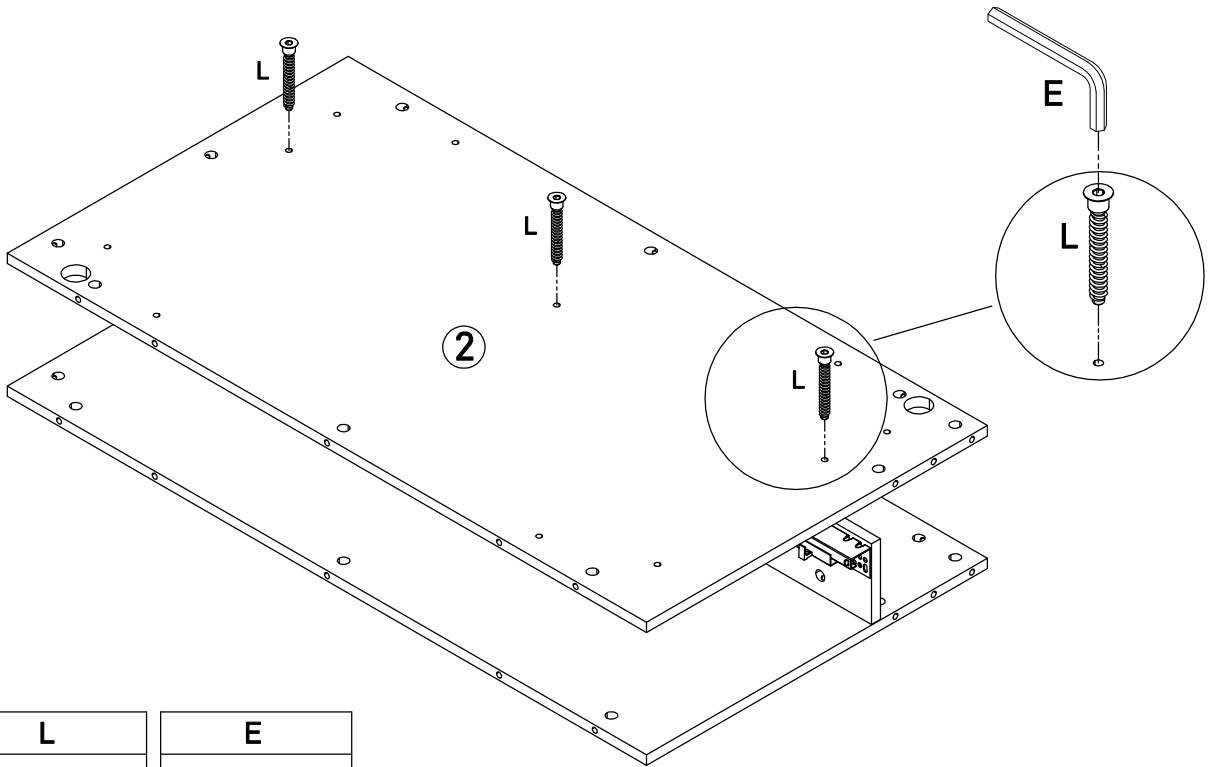

7

L	E
3PCS	1PC

8