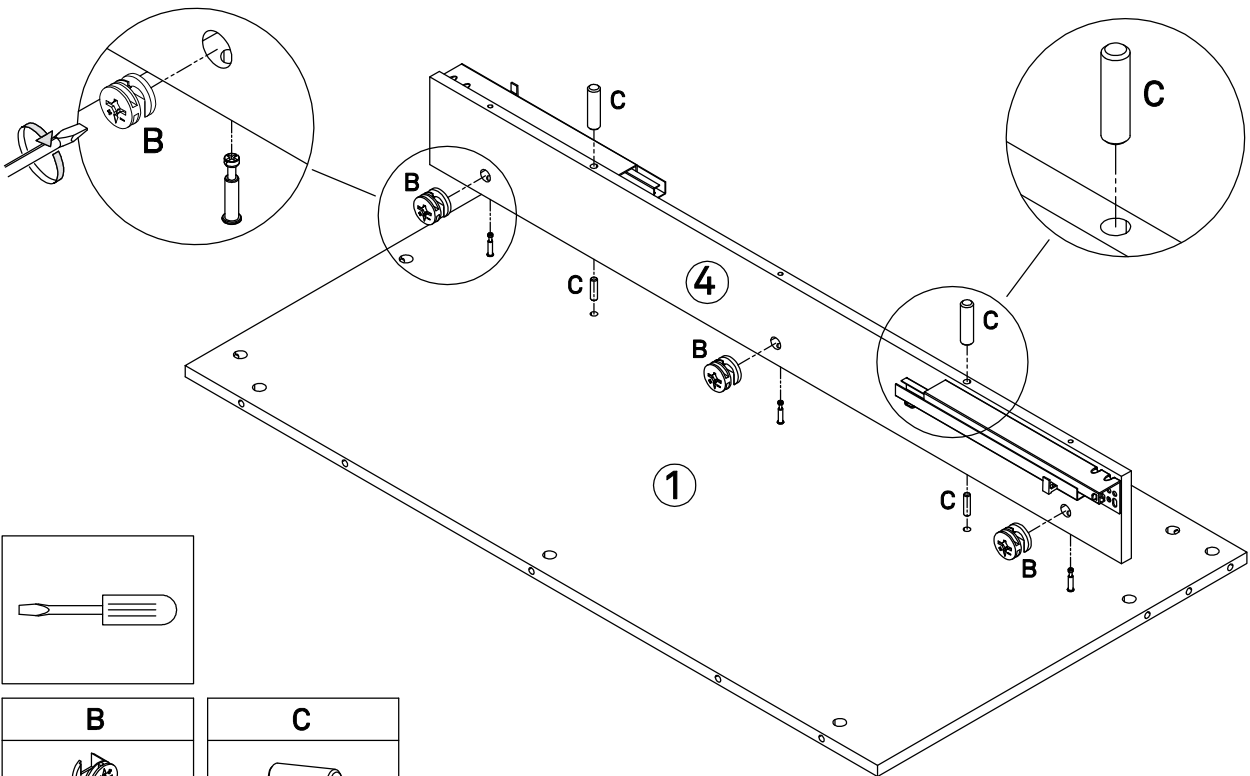

B 3PCS

C 4PCS