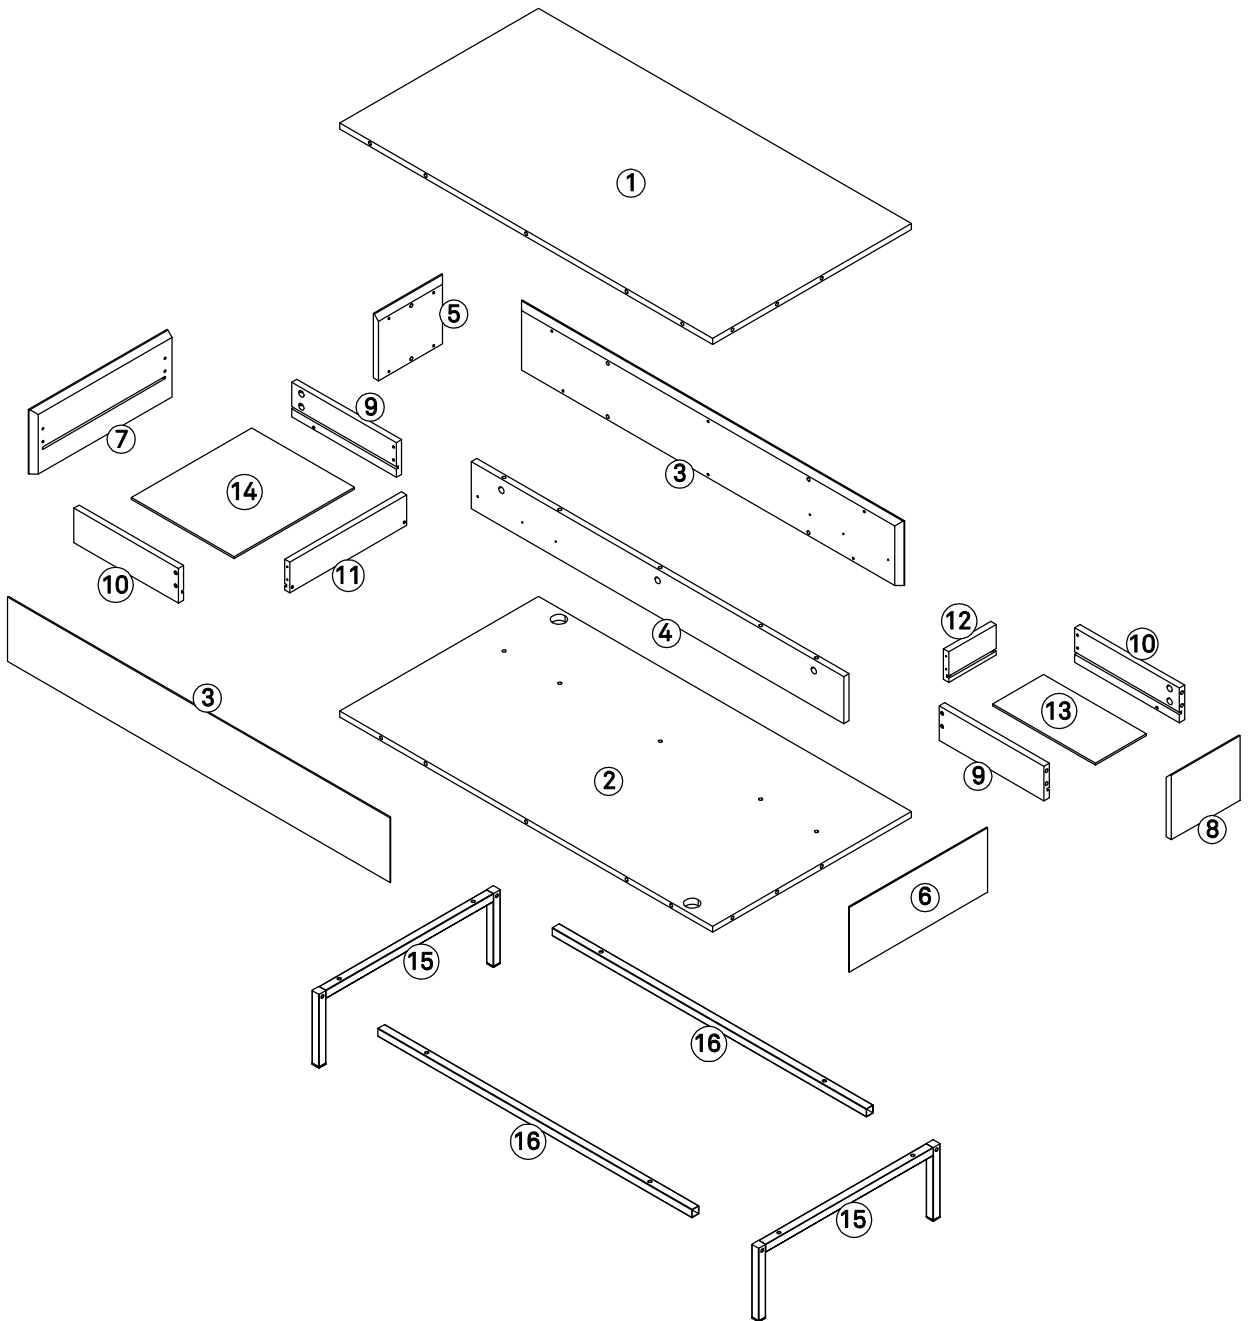

INSTRUCTION MANUAL

ARISTA. COFFEE TABLE

By Cambres Design

teulat

www.teulat.es

Needed for assembling

Min. two persons

Content of the boxes

1	2	3	4	5	6	7	8
Top x 1	Bottom x 1	Top Back x 2	Down Back x 1	Left side x 1	Right side x 1	Left drawer front x 1	Right drawer front x 1
9	10	11	12	13	14	15	16
Drawer left x 2	Drawer right x 2	Left drawer back x 1	Right drawer back x 1	Right drawer bottom x 1	Left drawer bottom x 1	Leg x 2	Tube x 2

Content of the boxes

A	B	C	D	E	F	G
Minifix Screw Ø6*35mm 31PCS	Minifix Ø15*12mm 31PCS	Dowel Ø8*30mm 16PCS	Screw #3.5*14mm 12PCS	Allen key M4 1PC	Bolt M6*30mm 8PCS	Bolt M6*40mm 4PCS
H	I	J	K	L	M	
Slide rail 2PCS	Slide rail 2PCS	Cap Ø20 8PCS	Screw #4*35mm 8PCS	Screw #7*40mm 3PCS	Cap Ø50 2PCS	