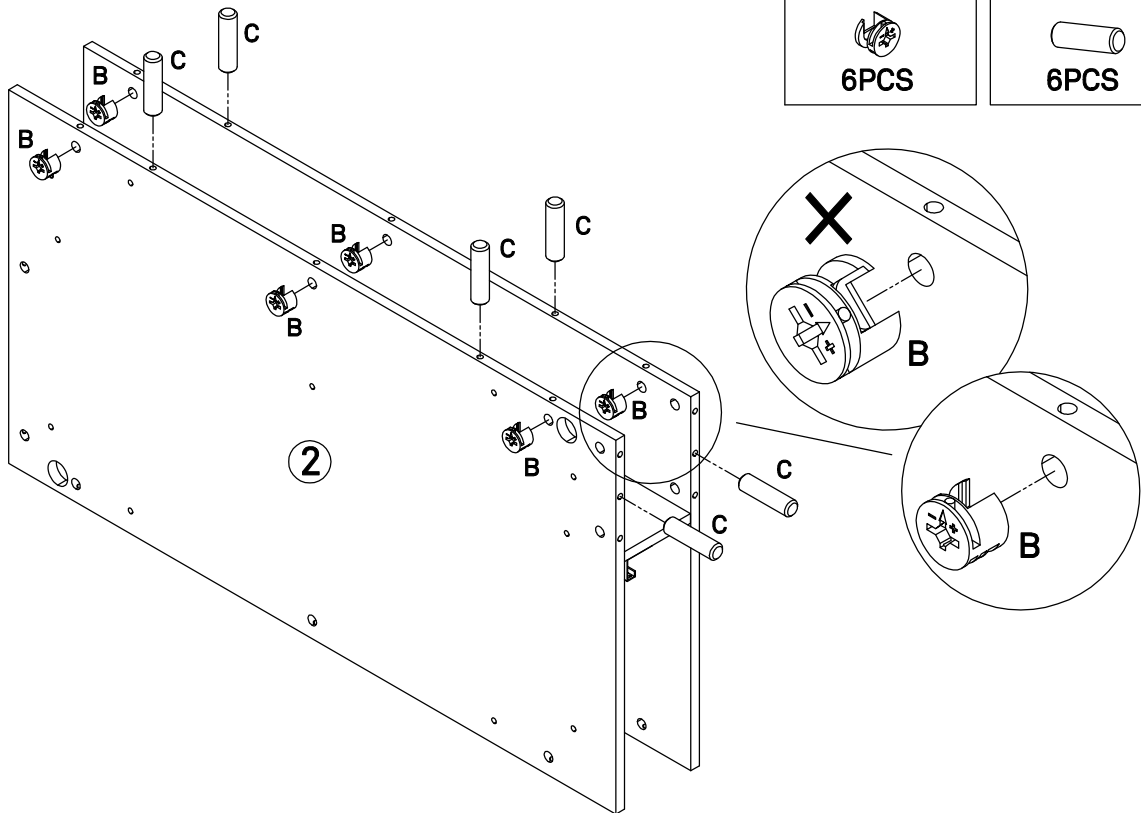

B	C
6PCS	6PCS