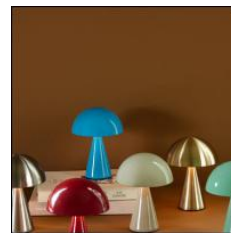

Master box width (cm)	44
Master box height (cm)	29
Product box length (cm)	21
Product box width (cm)	21
Product box height (cm)	27

Lighting/Electricity

Wattage (W)	1
Lumen (lm)	100,00
Socket	Non-replaceable LED
IP Class	IP44
Plug type	No plug
Connection	Rechargeable
Incl. Bulb	Yes
Dimmable	Yes (Integrated)
CE approved	Yes
Longevity (hrs)	30.000
Kelvin	2.700
Battery	Lithium
Cable length (cm)	100
Wire colour	Black
Charger	USB-A, USB-C
Charging time (hrs)	4
Light time (hrs)	8

Production

Handmade	Yes

Available content

Image link

Image link

<https://images.hubsch-interior.com/?images=962024&account=PIM&mode=getFiles>

Click the link above to download all photo content for this product.

Images

The following photo content is available for this product.